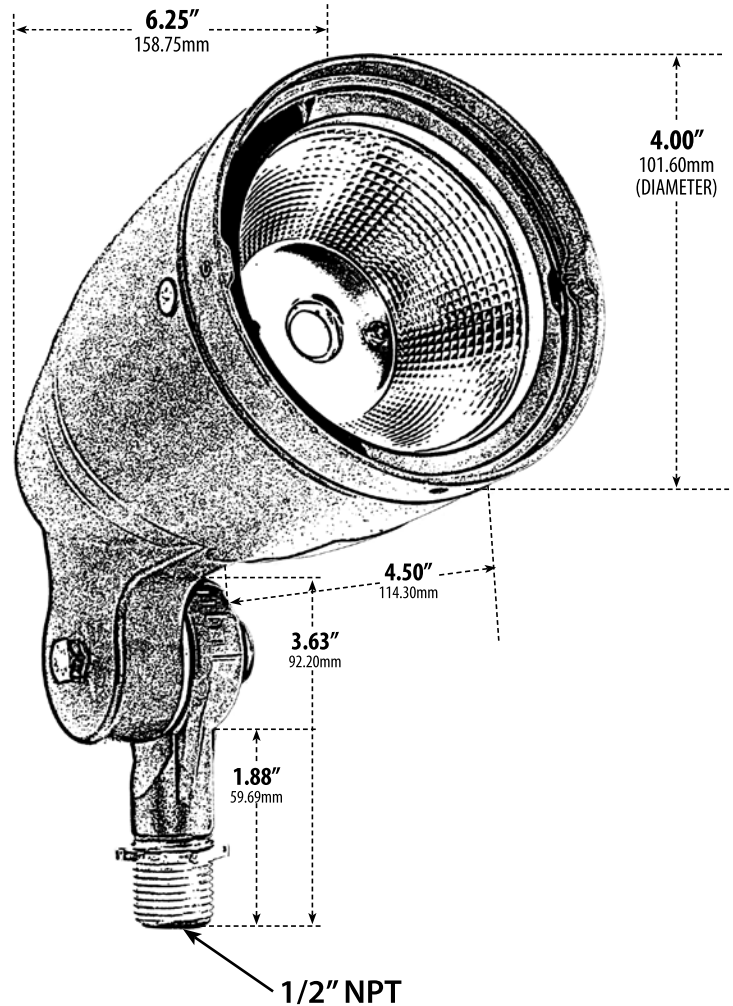

DPR-LED18

DIRECTIONAL SPOT LIGHT

- ▶ **Material:** Powder Coated Cast Aluminum
- ▶ **Lens:** Clear, Heat Resistant, Tempered Glass
- ▶ **Lamp:** LED COB

MODEL NUMBER	LAMP TYPE	ILLUMINANT TYPE	WATTS (W)	VOLTS (V)	LAMP(S) INCLUDED?
DPR-LED18	LED	LED COB	12	100-277	YES

- ▶ **Adjustable Knuckle with 1/2" NPT**
- ▶ **Lumens (Lm):** 814
- ▶ **Beam Angle:** 120°
- ▶ **Color Temperature:** 5000K
- ▶ **Available Color:** Bronze
- ▶ **UL Approved**

Maximum Height: 8.25"
 Minimum Height: 7.00"
 Width: 4.00"
 Maximum Depth: 8.00"
 Minimum Depth: 6.50"

Weight: 2.00 lbs
 Approximate Wire Length: 6"
 Box Dimensions:
 7.88"H x 5.75"W x 5.75"D

DABMAR LIGHTING INCORPORATED

2140 Eastman Ave . Oxnard, CA 93030 . 805.604.9090 . f: 805.604.9050 . www.dabmar.com