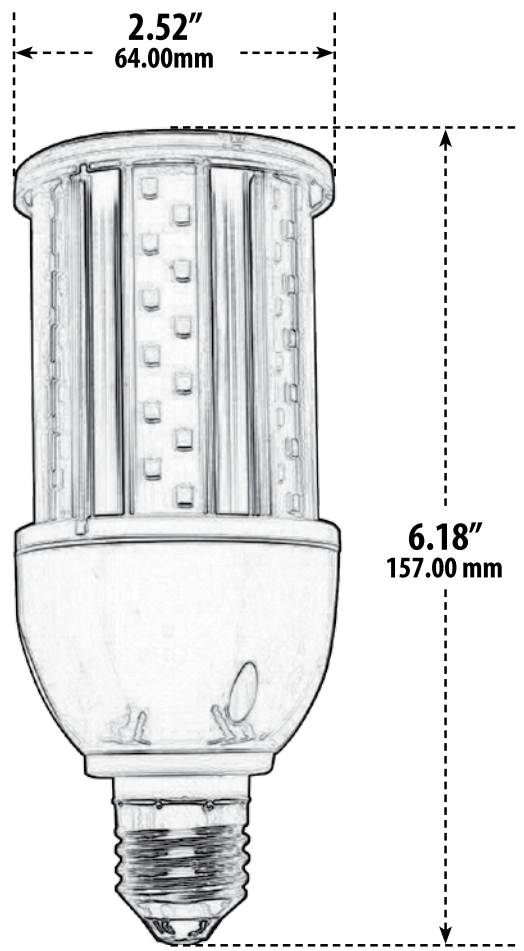

DL-TB-LED-96-AMB

AMBER LED LAMP

- ▶ **Base:** Medium Base
- ▶ **Lamp:** 12W E26 Base 96 SMD LEDs **100-277V**
- ▶ **Lamp Color:** Amber
- ▶ **Lamp Size:** 6.18"H x 2.52"W
- ▶ **Lamp Life:** 50,000 Hrs

*Approved for Turtle Friendly Lighting
(Wildlife Lighting)*

Lamp pictured when lit

Overall Dimensions:
6.18"H x 2.52"W x 2.52"D
Weight: 7.2 oz

Box Dimensions:
6.63"H x 2.63"W x 2.63"D

DABMAR LIGHTING INCORPORATED