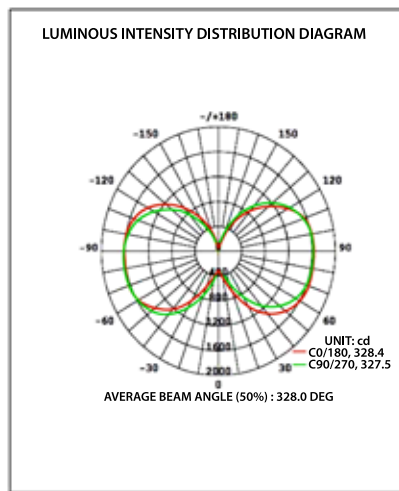

DL-TB-LED-896-41K

LED LAMP

- ▶ **Base:** E39 Mogul Base
- ▶ **Lamp:** 120W 896 LEDs **120-277V** 41K
- ▶ **Lamp Color:** White
- ▶ **Lamp Size:** 12.20"H x 4.92"W
- ▶ **Lumens:** 12,000
- ▶ **Equivalent:** 800W Incandescent/300W CFL

Overall Dimensions:
12.20"H x 4.92"W x 4.92"D
Weight: 2.8 lbs.

Box Dimensions:
13.38"H x 5.90"W x 5.90"D

DABMAR
LIGHTING

DABMAR LIGHTING INCORPORATED

320 Graves Ave . Oxnard, CA 93030 . 805.604.9090 . f: 805.604.9050 . www.dabmar.com