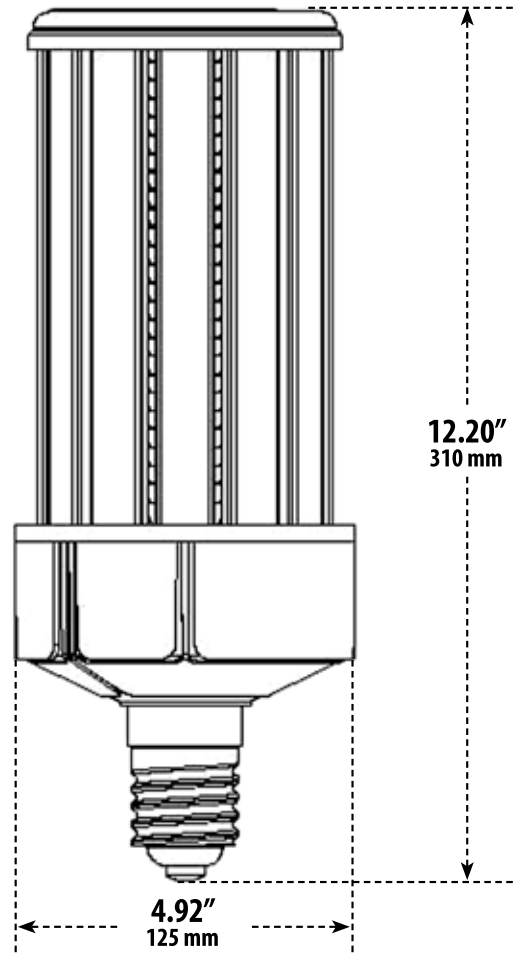

DL-TB-LED-896-41K

LED LAMP

- ▶ **Base:** E39 Mogul Base
- ▶ **Lamp:** 120W 896 LEDs **120-277V** 41K
- ▶ **Lamp Color:** White
- ▶ **Lamp Size:** 12.20"H x 4.92"W
- ▶ **Lumens:** 12,000
- ▶ **Equivalent:** 800W Incandescent/300W CFL

Overall Dimensions:
12.20"H x 4.92"W x 4.92"D
Weight: 2.8 lbs.

Box Dimensions:
13.38"H x 5.90"W x 5.90"D

DABMAR
LIGHTING

DABMAR LIGHTING INCORPORATED

320 Graves Ave . Oxnard, CA 93030 . 805.604.9090 . f: 805.604.9050 . www.dabmar.com