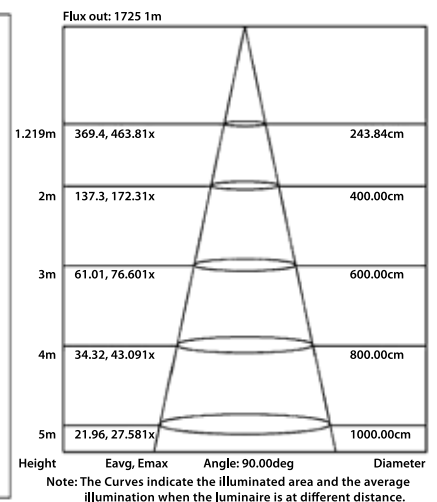

DL-TB-LED-896-41K

LED LAMP

- ▶ **Base:** E39 Mogul Base
- ▶ **Lamp:** 120W 896 LEDs **120-277V** 41K
- ▶ **Lamp Color:** White
- ▶ **Lamp Size:** 12.20"H x 4.92"W
- ▶ **Lumens:** 12,000
- ▶ **Equivalent:** 800W Incandescent/300W CFL

Overall Dimensions:
12.20"H x 4.92"W x 4.92"D
Weight: 2.8 lbs.

Box Dimensions:
13.38"H x 5.90"W x 5.90"D

DABMAR
LIGHTING

DABMAR LIGHTING INCORPORATED

320 Graves Ave . Oxnard, CA 93030 . 805.604.9090 . f: 805.604.9050 . www.dabmar.com