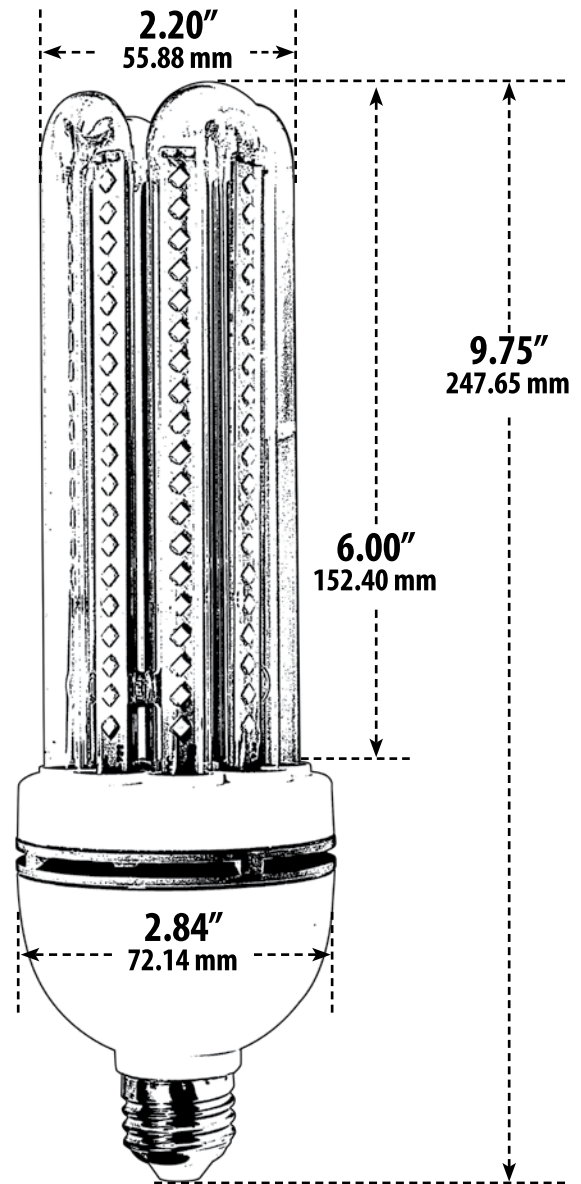

# DL-TB-LED/168

## LED LAMP

- ▶ **Base:** Medium Base
- ▶ **Lamp:** 30W E26 Base 168 LEDs, **85-265V**, 30K or 65K
- ▶ **Lamp Color:** White
- ▶ **Lamp Size:** 9.75"H x 2.84"W
- ▶ **Lumens:** 30K - 2800Lm, 65K - 2900Lm
- ▶ **Lamp Life:** 50,000 Hrs

Overall Dimensions:  
9.75"H x 2.84"W x 2.84"D  
Weight: 7.4oz

Box Dimensions:  
10.50"H x 3.06"W x 3.06"D

DABMAR LIGHTING INCORPORATED

320 Graves Ave . Oxnard, CA 93030 . 805.604.9090 . f: 805.604.9050 . www.dabmar.com  
4693 19th Street Ct E . Bradenton, FL 34203