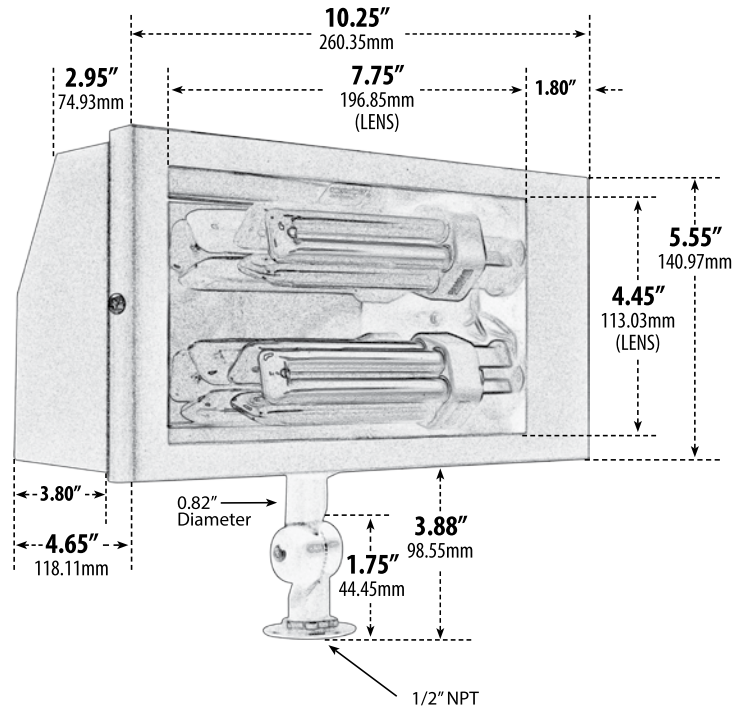

DF5675 - DF5685

AREA FLOOD LIGHT

- ▶ **Material:** Powder Coated Brass
- ▶ **Lens:** Clear Acrylic Lens
- ▶ **Lamp:** PL26 4-Pin or PL32 4-Pin Available in 30K or 50K (LED)

MODEL NUMBER	LAMP TYPE	ILLUMINANT TYPE	WATTS (W)	VOLTS (V)	LAMP(S) INCLUDED?
DF-LED5675	2 x 20W LED	LED	40	120-277	YES
DF5675-277V	2 x PLQ26	FLUORESCENT	52	120-277	YES
DF5685-277V	2 x PLQ32	FLUORESCENT	64	120-277	YES

- ▶ **Adjustable Knuckle with 1/2" NPT**
- ▶ **Ground Mounting Spikes:** LV-S6 (sold separately)
- ▶ **Available Color:** Black, Bronze, Verde Green
- ▶ **ETL Approved**

Overall Dimensions:
10.50"H x 10.25"W x 6.00"D

Maximum Height: 11.00"
Minimum Height: 7.75"
Width: 10.25"
Maximum Depth: 8.50"
Minimum Depth: 5.00"

Weight: 4.40 lbs
Approximate Wire Length: 5.00"
Box Dimensions:
10.50"W x 8.25"H x 4.75"D

DABMAR LIGHTING INCORPORATED