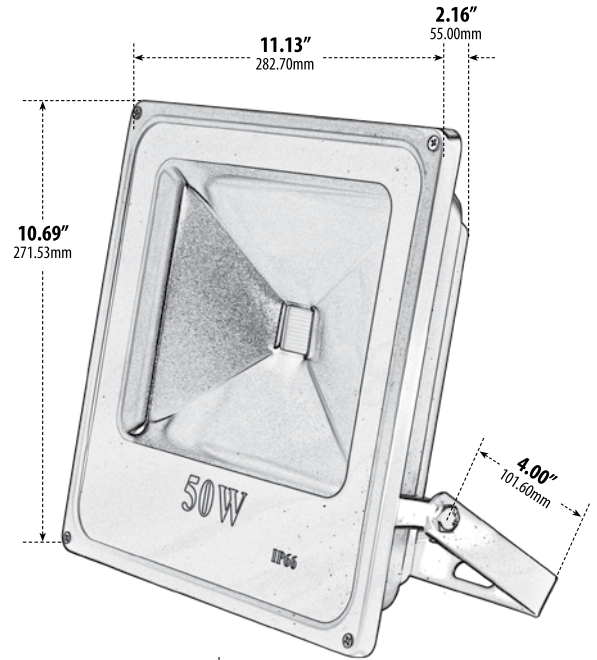

DF-LED5964-SMCC

SLIM LED FLOOD LIGHT

- ▶ **Material:** Powder Coated Cast Aluminum
- ▶ **Lens:** Clear, Heat Resistant, Tempered Glass
- ▶ **Lamp:** Led Chip, Multi-Color w/Controller
- ▶ **Color Temperature:** RGB Color

MODEL NUMBER	LAMP TYPE	ILLUMINANT TYPE	WATTS (W)	VOLTS (V)	LAMP(S) INCLUDED?
DF-LED5964-SMCC	LED CHIP	LED	50	85-265	YES

- ▶ **Lumens:** 3500Lm
- ▶ **Adjustable U-Shaped Bracket**
- ▶ **Available Color:** Black, Verde Green
- ▶ **ETL Approval Pending**

Overall Dimensions:
10.82"H x 11.22"W x 2.16"D

Weight: 3.75 lbs
Approximate Wire Length: 15.50"

Box Dimensions:
11.61"H x 11.22"W x 2.36"D

DABMAR
LIGHTING

DABMAR LIGHTING INCORPORATED

320 Graves Ave . Oxnard, CA 93030 . 805.604.9090 . f: 805.604.9050 . www.dabmar.com