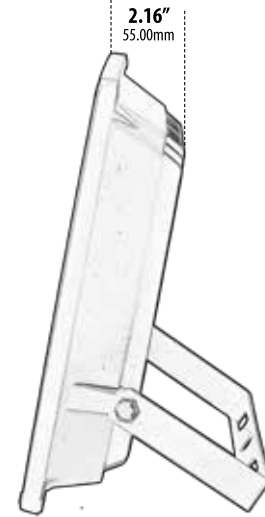

DF-LED5964-SMCC

SLIM LED FLOOD LIGHT

- ▶ **Material:** Powder Coated Cast Aluminum
- ▶ **Lens:** Clear, Heat Resistant, Tempered Glass
- ▶ **Lamp:** Led Chip, Multi-Color w/Controller
- ▶ **Color Temperature:** RGB Color

MODEL NUMBER	LAMP TYPE	ILLUMINANT TYPE	WATTS (W)	VOLTS (V)	LAMP(S) INCLUDED?
DF-LED5964-SMCC	LED CHIP	LED	50	85-265	YES

- ▶ **Lumens:** 3500Lm
- ▶ **Adjustable U-Shaped Bracket**
- ▶ **Available Color:** Black, Verde Green
- ▶ **ETL Approval Pending**

Overall Dimensions:
10.82"H x 11.22"W x 2.16"D

Weight: 3.75 lbs
Approximate Wire Length: 15.50"

Box Dimensions:
11.61"H x 11.22"W x 2.36"D

DABMAR
LIGHTING

DABMAR LIGHTING INCORPORATED

320 Graves Ave . Oxnard, CA 93030 . 805.604.9090 . f: 805.604.9050 . www.dabmar.com