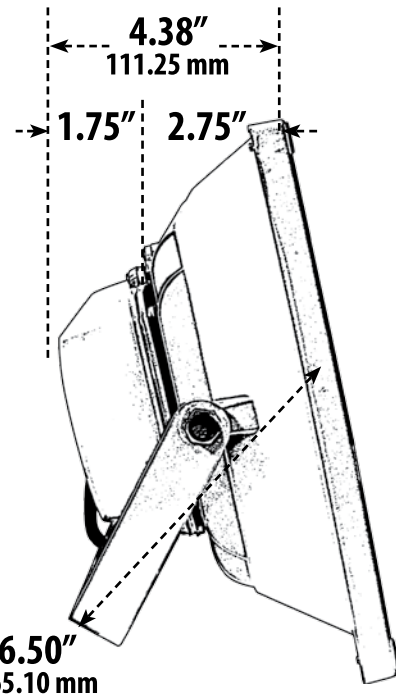

DF-LED5964/MC

LED FLOOD LIGHT

- ▶ **Material:** Powder Coated Cast Aluminum
- ▶ **Lens:** Clear, Heat Resistant, Tempered Glass
- ▶ **Lamp:** Led Chip, Multi-Color w/Controller
- ▶ **Color Temperature:** RGB Color / 6500K

MODEL NUMBER	LAMP TYPE	ILLUMINANT TYPE	WATTS (W)	VOLTS (V)	LAMP(S) INCLUDED?
DF-LED5964/MC	LED CHIP	LED	50	85-265	YES

- ▶ **Adjustable U-Shaped Bracket**
- ▶ **Available Color:** Black, Verde Green
- ▶ **ETL Approval Pending**

Overall Dimensions:
9.13"H x 11.12"W x 6.50"D

Weight: 5.50 lbs
Approximate Wire Length: N/A
Box Dimensions:
9.38"H x 11.63"W x 4.88"D

DABMAR
LIGHTING

DABMAR LIGHTING INCORPORATED

2140 Eastman Ave . Oxnard, CA 93030 . 805.604.9090 . f: 805.604.9050 . www.dabmar.com