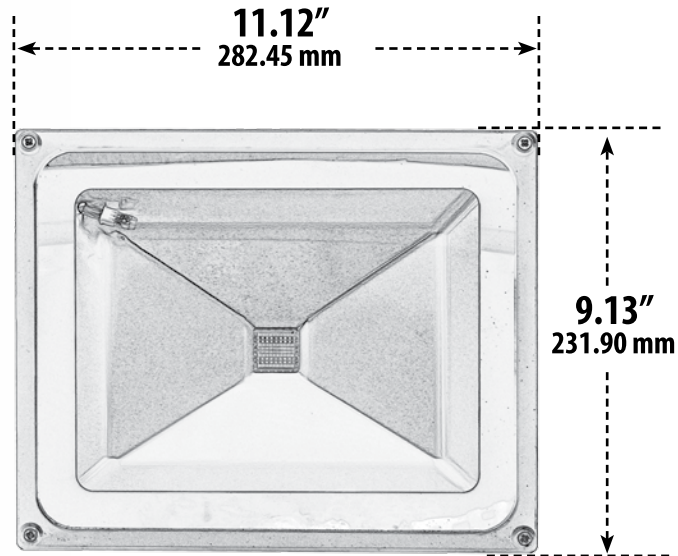

DF-LED5964/MC

LED FLOOD LIGHT

- ▶ **Material:** Powder Coated Cast Aluminum
- ▶ **Lens:** Clear, Heat Resistant, Tempered Glass
- ▶ **Lamp:** Led Chip, Multi-Color w/Controller
- ▶ **Color Temperature:** RGB Color / 6500K

MODEL NUMBER	LAMP TYPE	ILLUMINANT TYPE	WATTS (W)	VOLTS (V)	LAMP(S) INCLUDED?
DF-LED5964/MC	LED CHIP	LED	50	85-265	YES

- ▶ **Adjustable U-Shaped Bracket**
- ▶ **Available Color:** Black, Verde Green
- ▶ **ETL Approval Pending**

Overall Dimensions:
9.13"H x 11.12"W x 6.50"D

Weight: 5.50 lbs
Approximate Wire Length: N/A
Box Dimensions:
9.38"H x 11.63"W x 4.88"D

DABMAR
LIGHTING

DABMAR LIGHTING INCORPORATED

2140 Eastman Ave . Oxnard, CA 93030 . 805.604.9090 . f: 805.604.9050 . www.dabmar.com