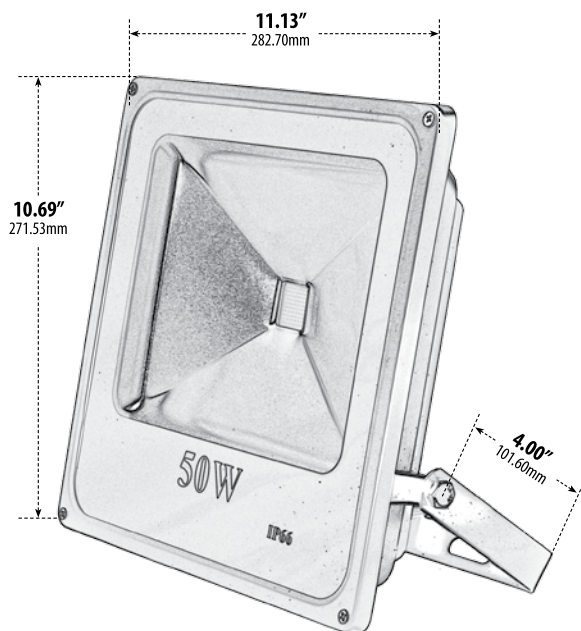

# DF-LED5963

## SLIM LED FLOOD LIGHT

SIDEVIEW

Swivel option available

- ▶ **Material:** Powder Coated Cast Aluminum
- ▶ **Lens:** Clear, Heat Resistant, Tempered Glass
- ▶ **Lamp:** Led COB
- ▶ **Lamp Color:** White
- ▶ **Color Temperature:** 6500K
- ▶ **Lumens:** 3500Lm

MODEL NUMBER	LAMP TYPE	ILLUMINANT TYPE	WATTS (W)	VOLTS (V)	LAMP(S) INCLUDED?
DF-LED5963	LED COB	LED	50	85-265	YES

- ▶ **Adjustable U-Shaped Bracket**
- ▶ **Available Color:** Black, Verde Green
- ▶ **ETL Approval Pending**

Overall Dimensions:  
10.69"H x 11.13"W x 6.00"D

Weight: 4.47 lbs  
Approximate Wire Length: 12.00"  
Box Dimensions:  
12.63"L x 2.88"W x 11.31"H

**P-ARM-DF1**  
(sold separately)

**DABMAR**  
LIGHTING

DABMAR LIGHTING INCORPORATED