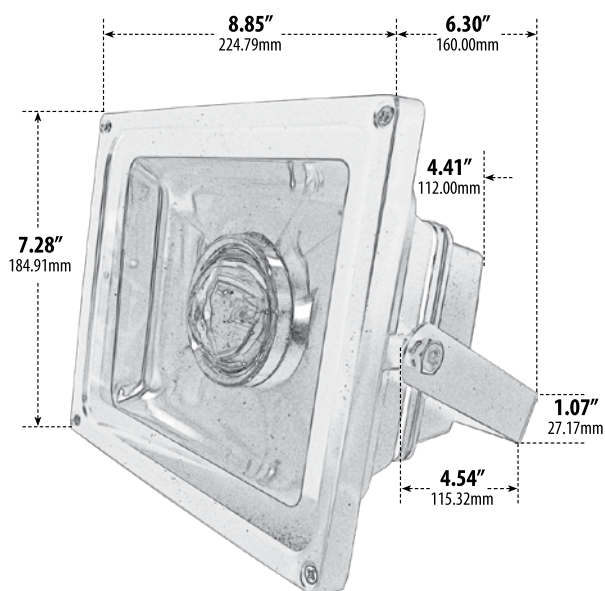

DF-LED5961

LED FLOOD LIGHT

- ▶ **Material:** Powder Coated Cast Aluminum
- ▶ **Lens:** Clear, Heat Resistant, Tempered Glass
- ▶ **Lamp:** Led Chip
- ▶ **Lamp Color:** White
- ▶ **Color Temperature:** 5000K
- ▶ **Lumens:** 3220Lm

MODEL NUMBER	LAMP TYPE	ILLUMINANT TYPE	WATTS (W)	VOLTS (V)	LAMP(S) INCLUDED?
DF-LED5961	LED CHIP	LED	30	120-277	YES

- ▶ **Adjustable U-Shaped Bracket**
- ▶ **Available Color:** Black, Verde Green
- ▶ **ETL Approval Pending**

Overall Dimensions:
7.28"H x 8.85"W x 6.30"D

Weight: 4.00 lbs
Approximate Wire Length: N/A
Box Dimensions:
7.75"H x 9.13"W x 5.00"D

DABMAR
LIGHTING

DABMAR LIGHTING INCORPORATED

320 Graves Ave . Oxnard, CA 93030 . 805.604.9090 . f: 805.604.9050 . www.dabmar.com