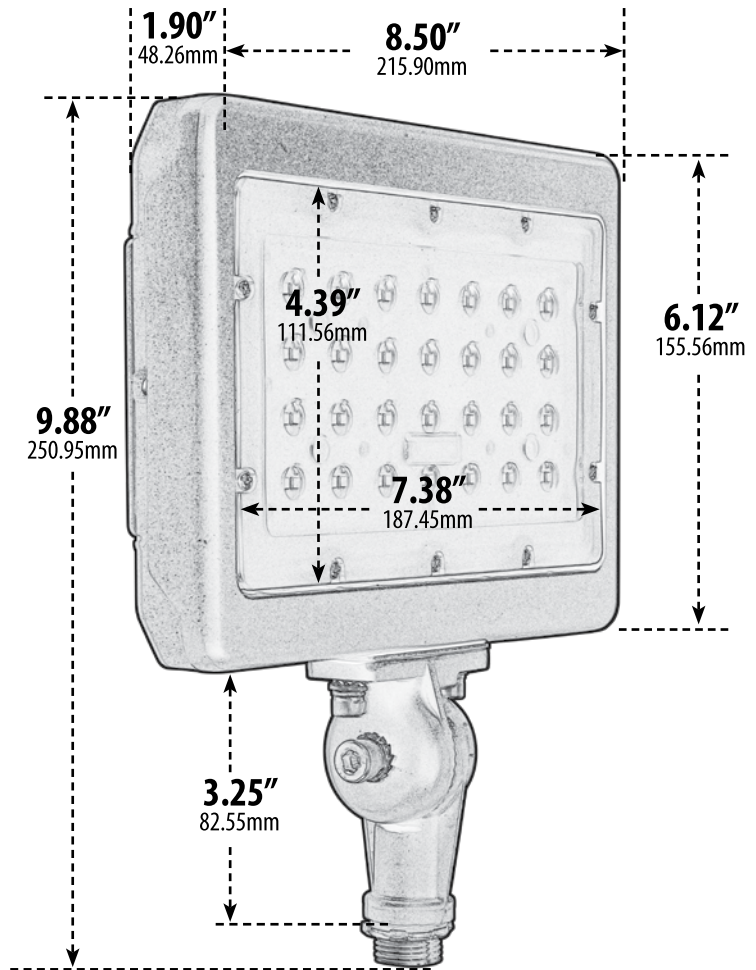

# DF-LED5755

## LED SLIM FLOOD LIGHT

- ▶ **Material:** Powder Coated Cast Aluminum
- ▶ **Lens:** Clear, Heat Resistant, Polycarbonate Lens
- ▶ **Lamp:** SMD LED
- ▶ **Lamp Color:** White
- ▶ **Color Temperature:** 4000K
- ▶ **Lumens:** 6250Lm

MODEL NUMBER	LAMP TYPE	ILLUMINANT TYPE	WATTS (W)	VOLTS (V)	LAMP(S) INCLUDED?
DF-LED5755	LED SMD	LED	50	100-277	YES

- ▶ **1/2" NPS Threaded Locking Swivel Arm**
- ▶ **Available Color:** Bronze
- ▶ **UL Listed**

Overall Dimensions:  
9.88"H x 8.50"W x 1.90"D

Weight: 3 lbs 14oz  
Weight w/Box: 4 lbs 6oz  
Approximate Wire Length: 11.00"  
Box Dimensions:  
10.25"W x 12.00"H x 3.00"D

**DABMAR**  
LIGHTING

DABMAR LIGHTING INCORPORATED