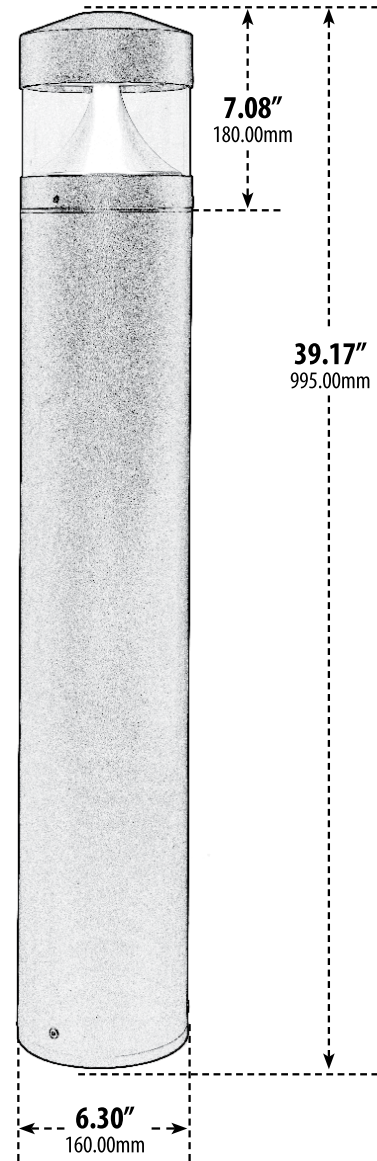

D860-LED20

PATH, WALKWAY, DRIVEWAY and ENTRANCE AREA BOLLARD

ANCHOR BOLT

TEMPLATE

Overall Dimensions:
6.30"W x 39.17"H x 6.30"D

Maximum Height: 39.17"
Width: 6.30"
Maximum Depth: 6.30"

Weight: 10lbs 8oz (FIXTURE), 12lbs 8oz (wBOX)
Box Dimensions: 40.00"L x 6.75"W x 7.00"H

- ▶ **Material:** Powder Coated Cast Aluminum
- ▶ **Lens:** Clear, Heat Resistant, PC Diffuser
- ▶ **Available Finish:** Black, Bronze, Verde Green
- ▶ **Lumens:** 1107Lm
- ▶ **Color Temperature:** 4000K
- ▶ **ETL Approved**

MODEL NUMBER	LAMP TYPE	ILLUMINANT TYPE	WATTS (W)	VOLTS (V)	LAMP(S) INCLUDED?
D860-LED20	LED BOARD	2835 LEDs	20	120-277	YES

DABMAR
LIGHTING

DABMAR LIGHTING INCORPORATED

320 Graves Ave . Oxnard, CA 93030 . 805.604.9090 . f: 805.604.9050 . www.dabmar.com