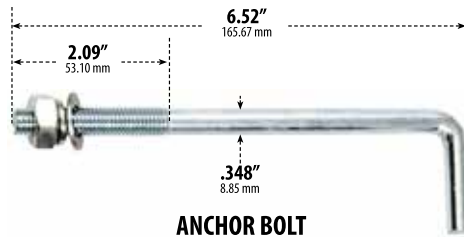

D860-LED20

PATH, WALKWAY, DRIVEWAY and ENTRANCE AREA BOLLARD

ANCHOR BOLT

TEMPLATE

Overall Dimensions:
6.30"W x 39.17"H x 6.30"D

Maximum Height: 39.17"
Width: 6.30"
Maximum Depth: 6.30"

Weight: 10lbs 8oz (FIXTURE), 12lbs 8oz (wBOX)
Box Dimensions: 40.00"L x 6.75"W x 7.00"H

- ▶ **Material:** Powder Coated Cast Aluminum
- ▶ **Lens:** Clear, Heat Resistant, PC Diffuser
- ▶ **Available Finish:** Black, Bronze, Verde Green
- ▶ **Lumens:** 1107Lm
- ▶ **Color Temperature:** 4000K
- ▶ **ETL Approved**