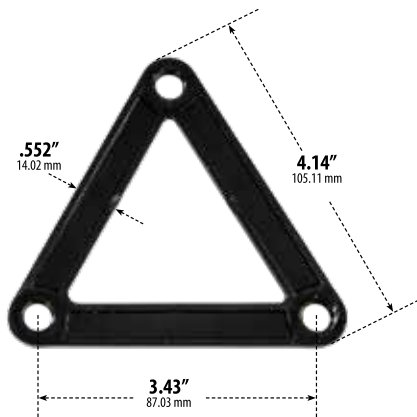

D860-LED20

PATH, WALKWAY, DRIVEWAY and ENTRANCE AREA BOLLARD

ANCHOR BOLT

TEMPLATE

Overall Dimensions:
6.30"W x 39.17"H x 6.30"D

Maximum Height: 39.17"
Width: 6.30"
Maximum Depth: 6.30"

Weight: 10lbs 8oz (FIXTURE), 12lbs 8oz (wBOX)
Box Dimensions: 40.00"L x 6.75"W x 7.00"H

- ▶ **Material:** Powder Coated Cast Aluminum
- ▶ **Lens:** Clear, Heat Resistant, PC Diffuser
- ▶ **Available Finish:** Black, Bronze, Verde Green
- ▶ **Lumens:** 1107Lm
- ▶ **Color Temperature:** 4000K
- ▶ **ETL Approved**

MODEL NUMBER	LAMP TYPE	ILLUMINANT TYPE	WATTS (W)	VOLTS (V)	LAMP(S) INCLUDED?
D860-LED20	LED BOARD	2835 LEDs	20	120-277	YES

DABMAR
LIGHTING

DABMAR LIGHTING INCORPORATED

320 Graves Ave . Oxnard, CA 93030 . 805.604.9090 . f: 805.604.9050 . www.dabmar.com