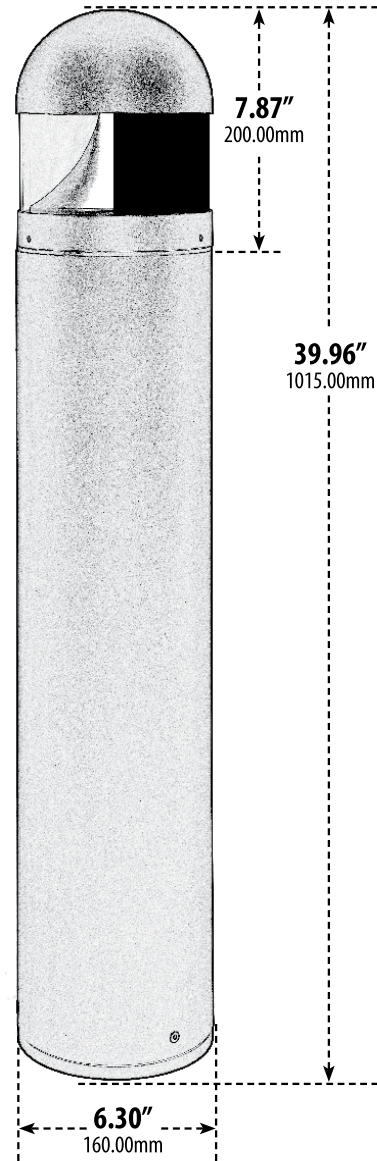

D830-LED20-AMB

PATH, WALKWAY, DRIVEWAY and ENTRANCE AREA BOLLARD

D830-LED20-AMB Head for Amber Lens

D830-LED20-AMB Half Black Lens (180 Degree)

ANCHOR BOLT

TEMPLATE

Overall Dimensions:
6.30"W x 39.96"H x 6.30"D

Maximum Height: 39.96"
Width: 6.30"
Maximum Depth: 6.30"

Weight: 10 lbs 8oz (FIXTURE), 12lbs 6oz (wBOX)
Box Dimensions: 40.00"L x 6.75"W x 6.75"H

- ▶ **Material:** Powder Coated Cast Aluminum
- ▶ **Lens:** Half Black, Heat Resistant, PC Diffuser
- ▶ **Available Finish:** Black
- ▶ **Lamp:** *Amber LED Board*
- ▶ **Color Temperature:** 1200-1300K
- ▶ **ETL Approved**

MODEL NUMBER	LAMP TYPE	ILLUMINANT TYPE	WATTS (W)	VOLTS (V)	LAMP(S) INCLUDED?
D830-LED20-AMB	LED BOARD	2835 LEDs	20	120-277	YES

DABMAR
LIGHTING

DABMAR LIGHTING INCORPORATED

320 Graves Ave. Oxnard, CA 93030 . 805.604.9090 . f: 805.604.9050 . www.dabmar.com