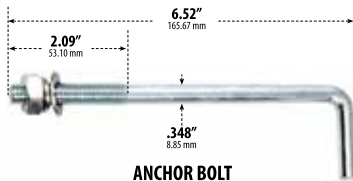

D830-LED20-AMB

PATH, WALKWAY, DRIVEWAY and ENTRANCE AREA BOLLARD

D830-LED20-AMB Head for Amber Lens

D830-LED20-AMB Half Black Lens (180 Degree)

ANCHOR BOLT

TEMPLATE

Overall Dimensions:
6.30"W x 39.96"H x 6.30"D

Maximum Height: 39.96"
Width: 6.30"
Maximum Depth: 6.30"

Weight: 10 lbs 8oz (FIXTURE), 12lbs 6oz (wBOX)
Box Dimensions: 40.00"L x 6.75"W x 6.75"H

- ▶ **Material:** Powder Coated Cast Aluminum
- ▶ **Lens:** Half Black, Heat Resistant, PC Diffuser
- ▶ **Available Finish:** Black
- ▶ **Lamp:** *Amber LED Board*
- ▶ **Color Temperature:** 1200-1300K
- ▶ **ETL Approved**