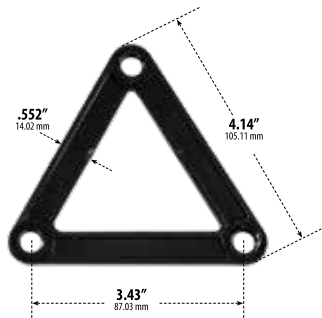

D830-LED20-AMB

PATH, WALKWAY, DRIVEWAY and ENTRANCE AREA BOLLARD

D830-LED20-AMB Head for Amber Lens

D830-LED20-AMB Half Black Lens (180 Degree)

ANCHOR BOLT

TEMPLATE

Overall Dimensions:
6.30"W x 39.96"H x 6.30"D

Maximum Height: 39.96"
Width: 6.30"
Maximum Depth: 6.30"

Weight: 10 lbs 8oz (FIXTURE), 12lbs 6oz (wBOX)
Box Dimensions: 40.00"L x 6.75"W x 6.75"H

- ▶ **Material:** Powder Coated Cast Aluminum
- ▶ **Lens:** Half Black, Heat Resistant, PC Diffuser
- ▶ **Available Finish:** Black
- ▶ **Lamp:** *Amber LED Board*
- ▶ **Color Temperature:** 1200-1300K
- ▶ **ETL Approved**