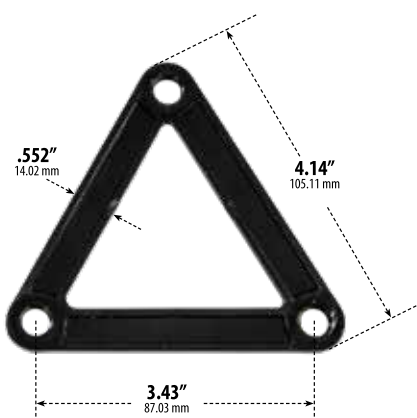

D810-LED20

PATH, WALKWAY, DRIVEWAY and ENTRANCE AREA BOLLARD

ANCHOR BOLT

TEMPLATE

Overall Dimensions:
6.30"W x 39.96"H x 6.30"D

Maximum Height: 39.96"
Width: 6.30"
Maximum Depth: 6.30"

Weight: 10lbs 8oz (FIXTURE), 12lbs 8oz (wBOX)
Box Dimensions: 40.38"L x 6.75"W x 7.00"H

- ▶ **Material:** Powder Coated Cast Aluminum
- ▶ **Lens:** Clear, Heat Resistant, PC Diffuser
- ▶ **Available Finish:** Black, Bronze, Verde Green
- ▶ **Lumens:** 1107Lm
- ▶ **Color Temperature:** 4000K
- ▶ **ETL Approved**

MODEL NUMBER	LAMP TYPE	ILLUMINANT TYPE	WATTS (W)	VOLTS (V)	LAMP(S) INCLUDED?
D810-LED20	LED BOARD	2835 LEDs	20	120-277	YES

DABMAR
LIGHTING

DABMAR LIGHTING INCORPORATED

320 Graves Ave . Oxnard, CA 93030 . 805.604.9090 . f: 805.604.9050 . www.dabmar.com