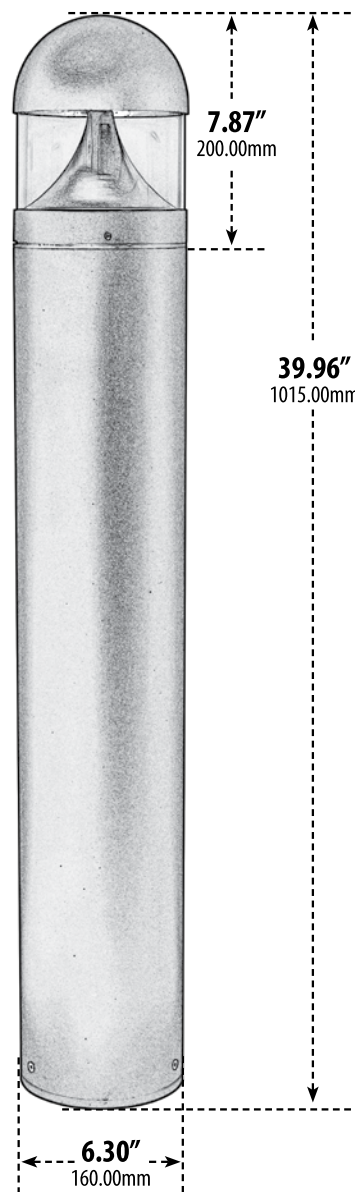

D810-LED20

PATH, WALKWAY, DRIVEWAY and ENTRANCE AREA BOLLARD

ANCHOR BOLT

TEMPLATE

Overall Dimensions:
6.30"W x 39.96"H x 6.30"D

Maximum Height: 39.96"
Width: 6.30"
Maximum Depth: 6.30"

Weight: 10lbs 8oz (FIXTURE), 12lbs 8oz (wBOX)
Box Dimensions: 40.38"L x 6.75"W x 7.00"H

- ▶ **Material:** Powder Coated Cast Aluminum
- ▶ **Lens:** Clear, Heat Resistant, PC Diffuser
- ▶ **Available Finish:** Black, Bronze, Verde Green
- ▶ **Lumens:** 1107Lm
- ▶ **Color Temperature:** 4000K
- ▶ **ETL Approved**

MODEL NUMBER	LAMP TYPE	ILLUMINANT TYPE	WATTS (W)	VOLTS (V)	LAMP(S) INCLUDED?
D810-LED20	LED BOARD	2835 LEDs	20	120-277	YES

DABMAR
LIGHTING

DABMAR LIGHTING INCORPORATED

320 Graves Ave . Oxnard, CA 93030 . 805.604.9090 . f: 805.604.9050 . www.dabmar.com