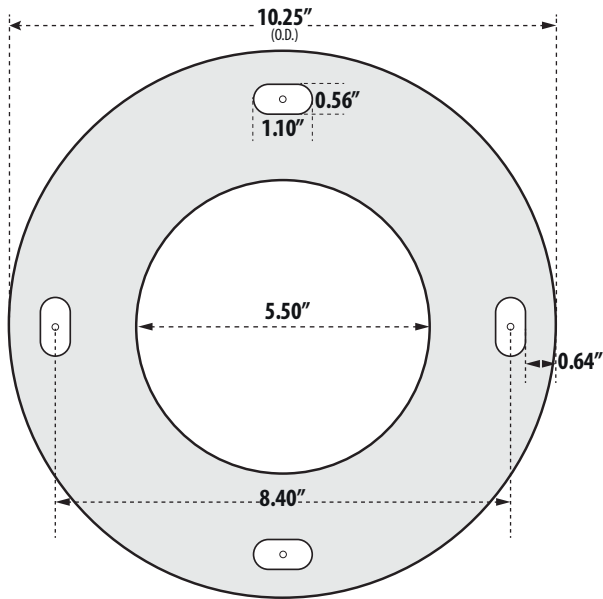

BASE PATTERN