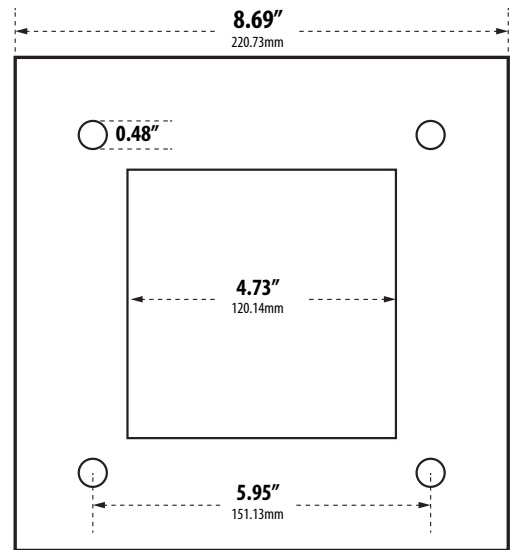

TEMPLATE PATTERN