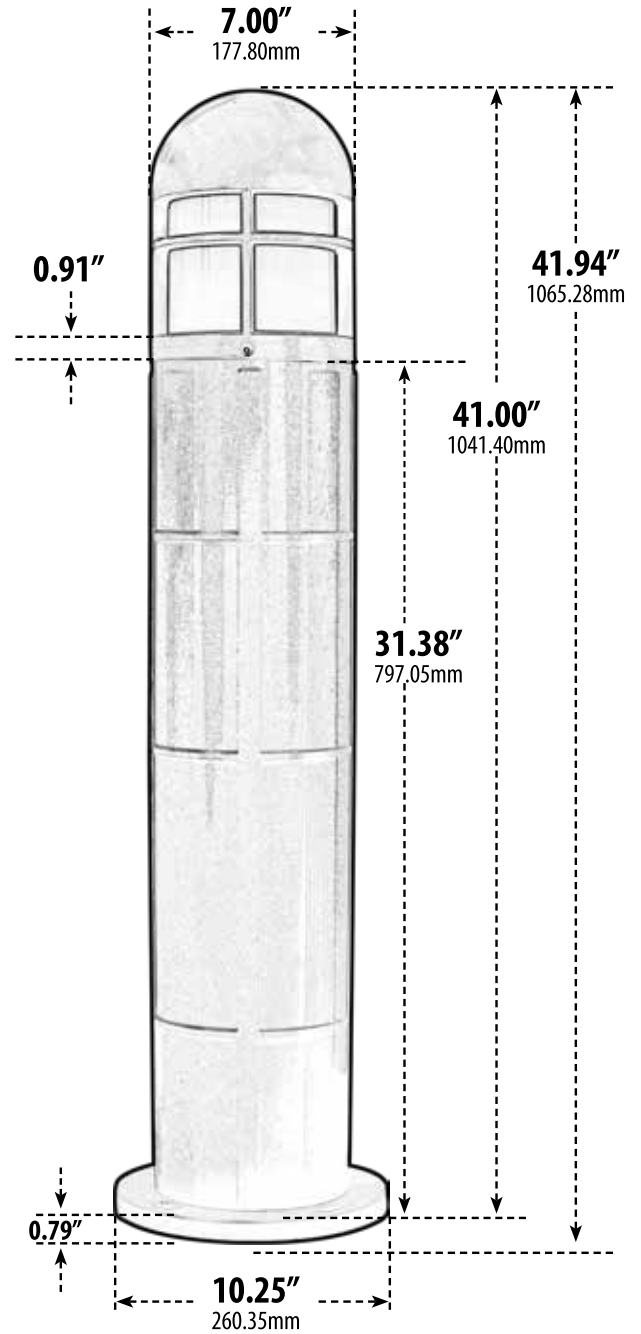

## PATH, WALKWAY, DRIVEWAY and ENTRANCE AREA BOLLARD

- ▶ **Material:** Fiberglass
- ▶ **Lens:** White, Heat Resistant, Polycarbonate Lens
- ▶ **Available Finish:** Black, Bronze
- ▶ **ETL Approved**

**DABMAR**  
LIGHTING

Overall Dimensions:  
10.25"W x 41.94"H x 10.25"D

Maximum Height: 41.94"  
Width: 10.25"  
Maximum Depth: 10.25"

Weight: 10.80 lbs  
Box Dimensions: 10.75"W x 44.50"H x 10.75"D

**LED Available in 30K or 50K**