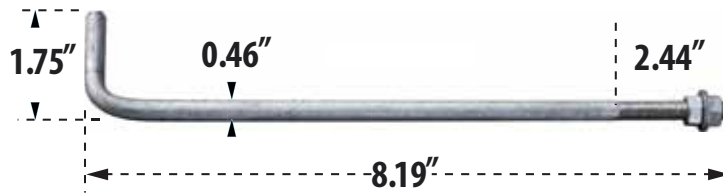

DABMAR LIGHTING INCORPORATED

320 Graves Ave . Oxnard, CA 93030 . 805.604.9090 . f: 805.604.9050 . www.dabmar.com

**BASE PATTERN**

**TEMPLATE PATTERN**

**BOLT**

| MODEL NUMBER | LAMP TYPE      | ILLUMINANT TYPE | WATTS (W) | VOLTS (V) | LAMP(S) INCLUDED? |
|--------------|----------------|-----------------|-----------|-----------|-------------------|
| D140         | A-Type         | Incandescent    | 60        | 120       | NO                |
| D140-LED112  | Tubular G24 2P | 112 LEDs        | 20        | 120-277   | YES               |
| D142-35      | HID            | HPS             | 35        | 120       | YES               |
| D142-50      | HID            | HPS             | 50        | 120       | YES               |
| D142-50-MT   | HID            | HPS             | 50        | MT        | YES               |
| D142         | HID            | HPS             | 70        | 120       | YES               |
| D142-MT      | HID            | HPS             | 70        | MT        | YES               |
| D143-35      | HID            | MH              | 35        | 120       | YES               |
| D143-50      | HID            | MH              | 50        | 120       | YES               |
| D143-50-MT   | HID            | MH              | 50        | MT        | YES               |
| D143         | HID            | MH              | 70        | 120       | YES               |
| D143-MT      | HID            | MH              | 70        | MT        | YES               |
| D145         | S13-GU24       | Fluorescent     | 13        | 120       | YES               |
| D146         | S23-GU24       | Fluorescent     | 23        | 120       | YES               |

Overall Dimensions:  
10.25"W x 41.94"H x 10.25"D

Maximum Height: 41.94"  
Width: 10.25"  
Maximum Depth: 10.25"

Weight: 10.80 lbs  
Box Dimensions: 10.75"W x 44.50"H x 10.75"D

**LED Available in 30K or 50K**