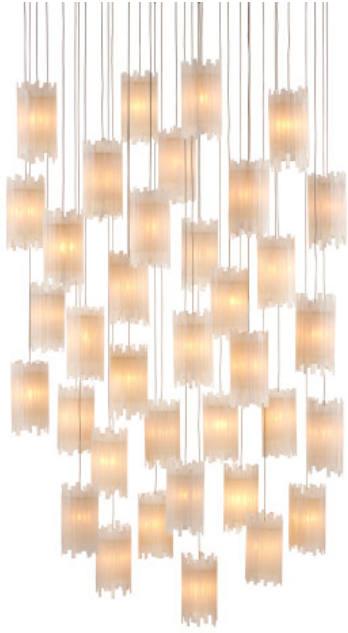

CURREY

& COMPANY

Escenia 36-Light Multi-Drop Pendant

9000-0887

Overall: 10"h x 33"dia
Adjustable Height: 10"h to 127"h

Finish: Natural/Painted Silver
Materials: SELENITE/METAL

Item Weight: 128 lb
Number of Lights: 36
Suggested Bulb: G4
Socket Type: G4
Watts per Socket / Item: 10 / 360

Cord: 10' Silver
Shade: Selenite/Frosted Glass
Shade Dimensions: 4" x 7"h

The Escenia 36-Light Multi-Drop Pendant has shades made of natural selenite. The ribs of the essential natural material are staggered top and bottom, which brings the shape of the shades added interest. The metal stems in a painted silver finish are thin so that the shades seem to float. When the lights are switched on, a beautiful glow is created by the crystal bars. We offer the Escenia in a number of different configurations with multiple shades.