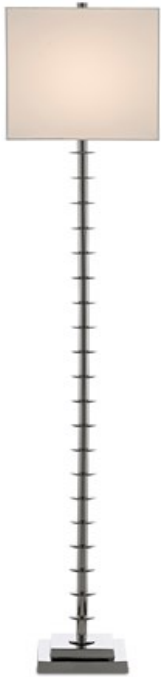

# CURREY

& C O M P A N Y

## Provision Floor Lamp

8000-0074

Overall: 63.5"h x 14"w x 14"d

Finish: Nickel

Materials: Brass

Availability: In Stock

Item Weight: 19.5 lb

Suggested Bulb: A Standard

Socket Type: E26

Watts per Socket / Item: 150/150

The discs that march up the stem of our Provision Floor Lamp provide it with its intriguing personality. The entire composition is made of brass in a nickel finish, which makes this a gleaming statement piece in any space. The roundness of the discs juxtaposed against the square stacked base bring complexity to the design of the lamp, which is topped with a boxy off-white silk shade. We also offer the Provision in a table lamp.