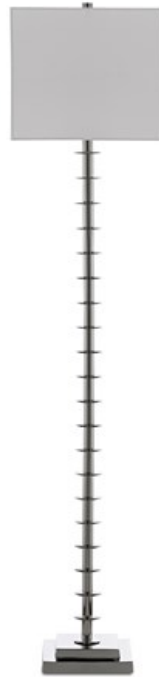

# CURREY

& C O M P A N Y

## Provision Floor Lamp

8000-0074

Overall: 63.5"h x 14"w x 14"d

Finish: Nickel

Materials: Brass

Availability: In Stock

Item Weight: 19.5 lb

Suggested Bulb: A Standard

Socket Type: E26

Watts per Socket / Item: 150/150

The discs that march up the stem of our Provision Floor Lamp provide it with its intriguing personality. The entire composition is made of brass in a nickel finish, which makes this a gleaming statement piece in any space. The roundness of the discs juxtaposed against the square stacked base bring complexity to the design of the lamp, which is topped with a boxy off-white silk shade. We also offer the Provision in a table lamp.