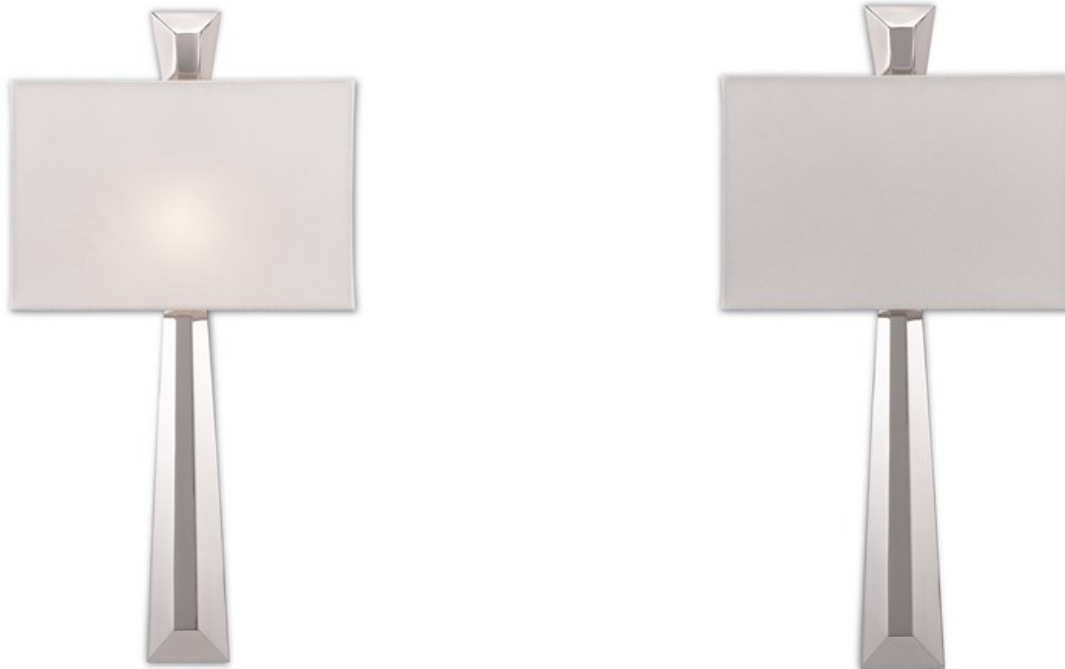

# CURREY

& C O M P A N Y

## Arno Nickel Wall Sconce

5900-0015

Overall: 24"h x 12"w x 4"d

Finish: Polished Nickel

Materials: Metal

Availability: In Stock

Item Weight: 2.5 lb

Number of Lights: 1

Suggested Bulb: CFL/LED

Socket Type: GU24

Watts per Socket / Item: 9/9

Our design team created a shrewd fixture in the nickel version of our Arno Wall Sconce, the placement of the light eggshell linen shade making the composition read as a modern cross with beveled edges. This is a more contemporary symbol than one would find in the famed Italian cathedrals dotting the river after which this sconce is named but a finely conceived design all the same. The metal on this version of the Arno, which meets ADA requirements, has been treated to a polished nickel finish.