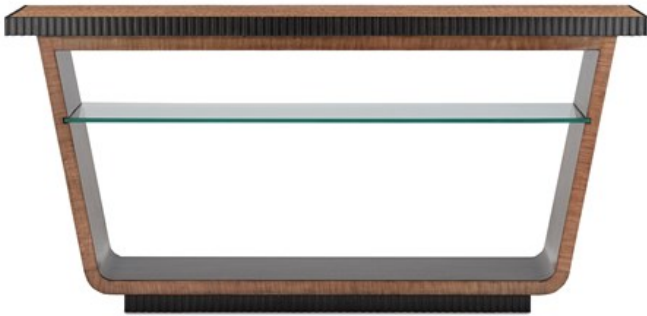

CURREY & COMPANY

Solana Console Table

3000-0127

Overall: 31"h x 66"w x 15"d

Finish: Golden Walnut/Dark Chocolate

Materials: Figured Maple/Mahogany/Glass

Availability: In Stock

Item Weight: 119 lb

Inspired by the famed beaches of Southern California, our Solana Console Table is a contemporary piece perfect for foyers of homes set within those sunny climes or any interior that evokes the brand of modernism for which the state is known. The softer wood tones and tactile textures of the figured maple and mahogany in contrasting finishes heighten the drama of the piece. The dentil work edging the top and base are in a dark chocolate finish, which is juxtaposed against the golden walnut finish on the rest of the table.