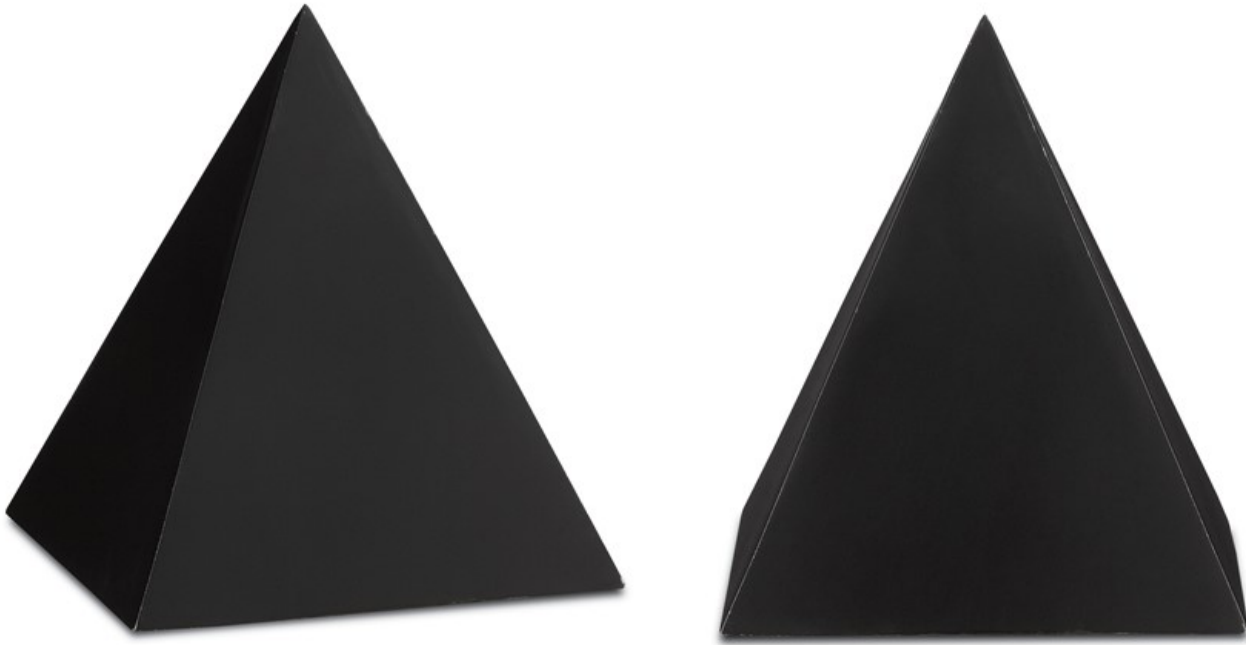

CURREY

& C O M P A N Y

Black Large Concrete Pyramid

1200-0047

Overall: 8"h x 7"w x 7"d

Finish: Black

Materials: Concrete

Availability: In Stock

Item Weight: 9.25 lb

We've taken an ancient shape and made it into a contemporary decorative accessory that will introduce heft into an interior. The strength comes from the black finish of the concrete that forms the Black Large Concrete Pyramid. This geometric profile has fascinated man since the Egyptians decided to build massive exemplars of them to house their royalty who have passed into the afterlife. Place our version on a shelf or atop a stack of coffee table books to create a tableau with pointy perfection. We also offer this accessory in a smaller size.