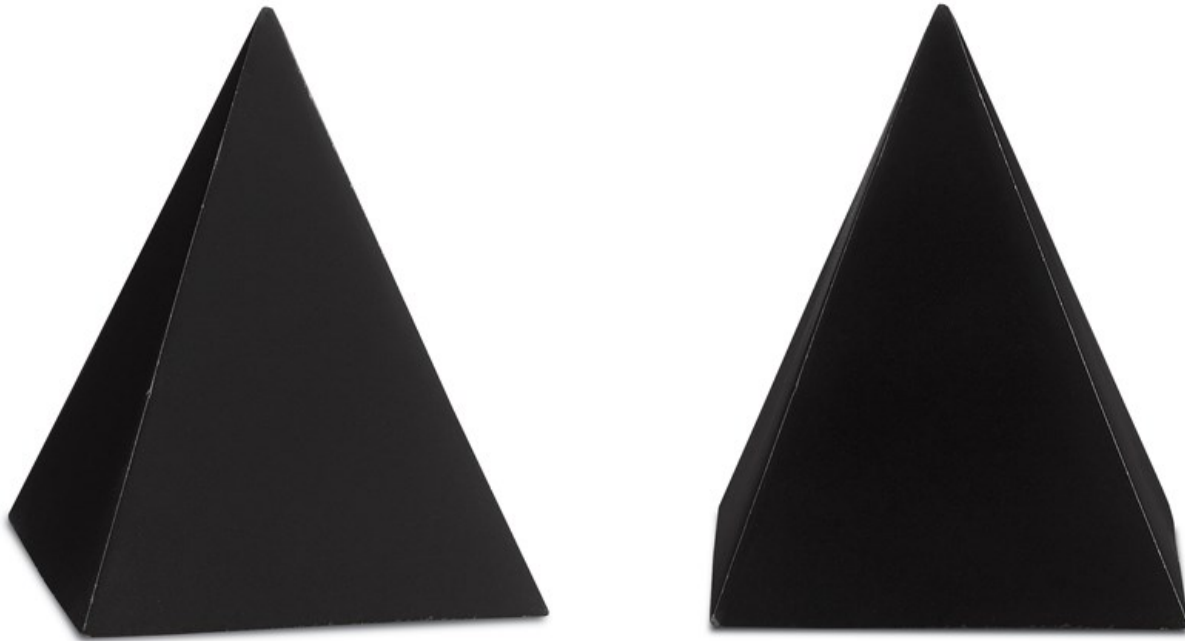

## Black Small Concrete Pyramid

1200-0046

Ⓑ

Overall: 5"h x 4"w x 4"d

Finish: Black

Materials: Concrete

Availability: In Stock

Item Weight: 2 lb

We've taken an ancient shape and made it into a contemporary decorative accessory that will introduce heft into an interior. The strength comes from the black finish of the concrete that forms the Black Small Concrete Pyramid. This geometric profile has fascinated man since the Egyptians decided to build massive exemplars of them to house their royalty who have passed into the afterlife. Place our version on a shelf or atop a stack of coffee table books to create a tableau with pointy perfection. We also offer this accessory in a larger size.