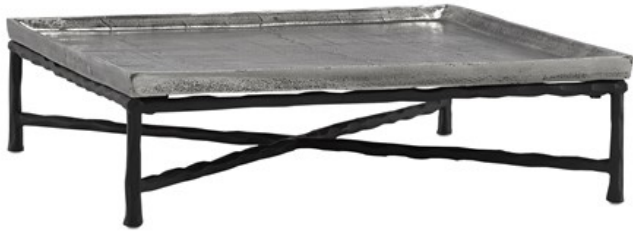

## Boyles Silver Large Tray

1200-0043

---

Overall: 5.25"h x 17.75"w x 17.75"d

Finish: Antique Silver/Black

Materials: Cast Aluminum/Iron

Availability: In Stock

Item Weight: 16 lb

You may think twice about placing anything on our Boyles Silver Large Tray, as its profile is so handsome, you'll not want to disturb its clean good looks. The simple forged iron base that has been treated to a black finish proudly lifts its antique silver tray-like top to make this an attractive decorative accessory that makes a big statement. The streamlined minimalist piece is but one of a number of products in our Boyles offerings that include furniture and accessories.