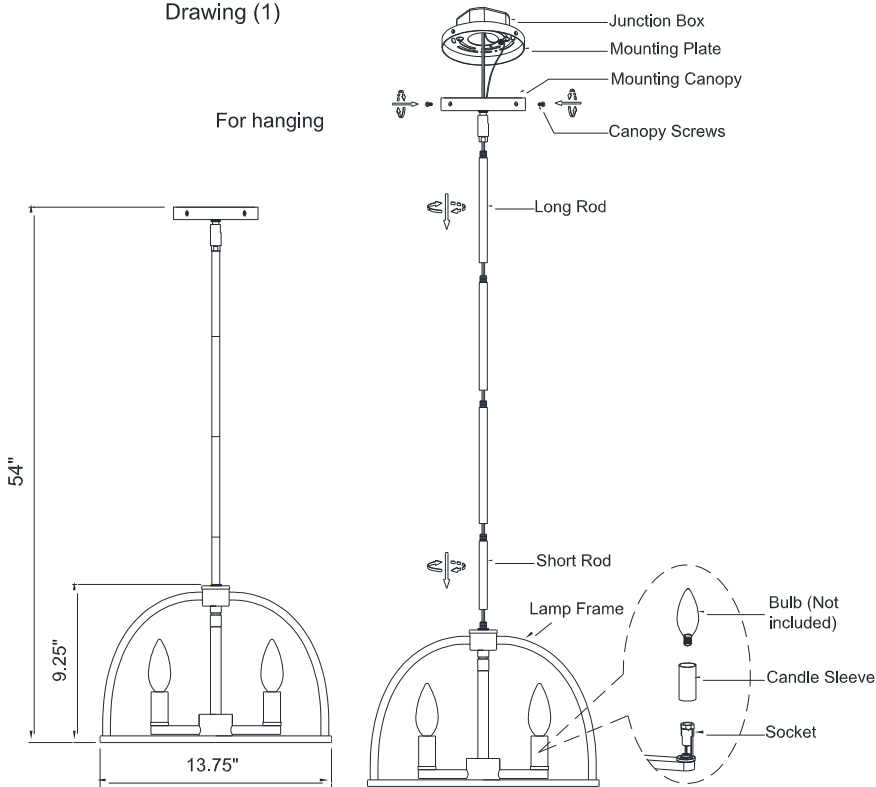

CRYSTORAMA

LIGHTING THE WAY FOR SIXTY YEARS

ASSEMBLY INSTRUCTION MODEL #ABB-3003-BK

Drawing (1)