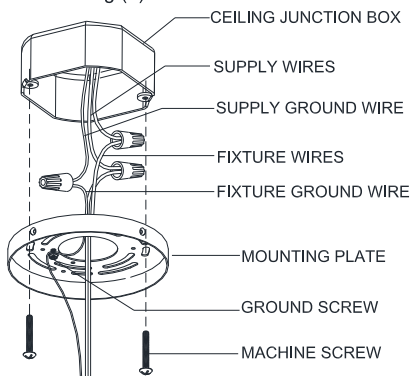

CRYSTORAMA

LIGHTING THE WAY FOR SIXTY YEARS

ASSEMBLY INSTRUCTION MODEL #ABB-3003-BK

Drawing (1)

For ceiling

Drawing (2)

All electrical components must be installed by a licensed electrician in accordance with the National Electric Code and the appropriate local electrical codes.

You will need 3-Candelabra

60 Watts Max

USE LED BULBS FOR EXTENDED USE

This fixture is dry rated

How to install for hanging:

1. Determine the desired hanging height and choose the correct length of rod.
2. Feed fixture wires through the rod and canopy. Connect the rods together and then screw the canopy onto the top of rods.
3. The canopy of the fixture can now be mounted to the ceiling by following instruction **Drawing 2**.
4. Place the Candle Sleeve over the Socket, then Install the Bulb to the Socket.

Bulb replacement:

1. Install the Bulb into the Socket.

How to install for ceiling:

1. Remove the swivel from the canopy.
2. Put the canopy over the top of the frame and secure with hex nut.
3. The canopy of the fixture can now be mounted to the ceiling by following instruction **Drawing 2**.

4. Choose either the white or gold candle sleeves and place it over the socket. Install the Bulb into the socket.

Bulb replacement:

1. Install the Bulb into the Socket.

WARNING: This product can expose you to lead, which is known to the state of California to cause cancer and / or birth defects or reproductive harm. For more information go to www.P65warnings.ca.gov