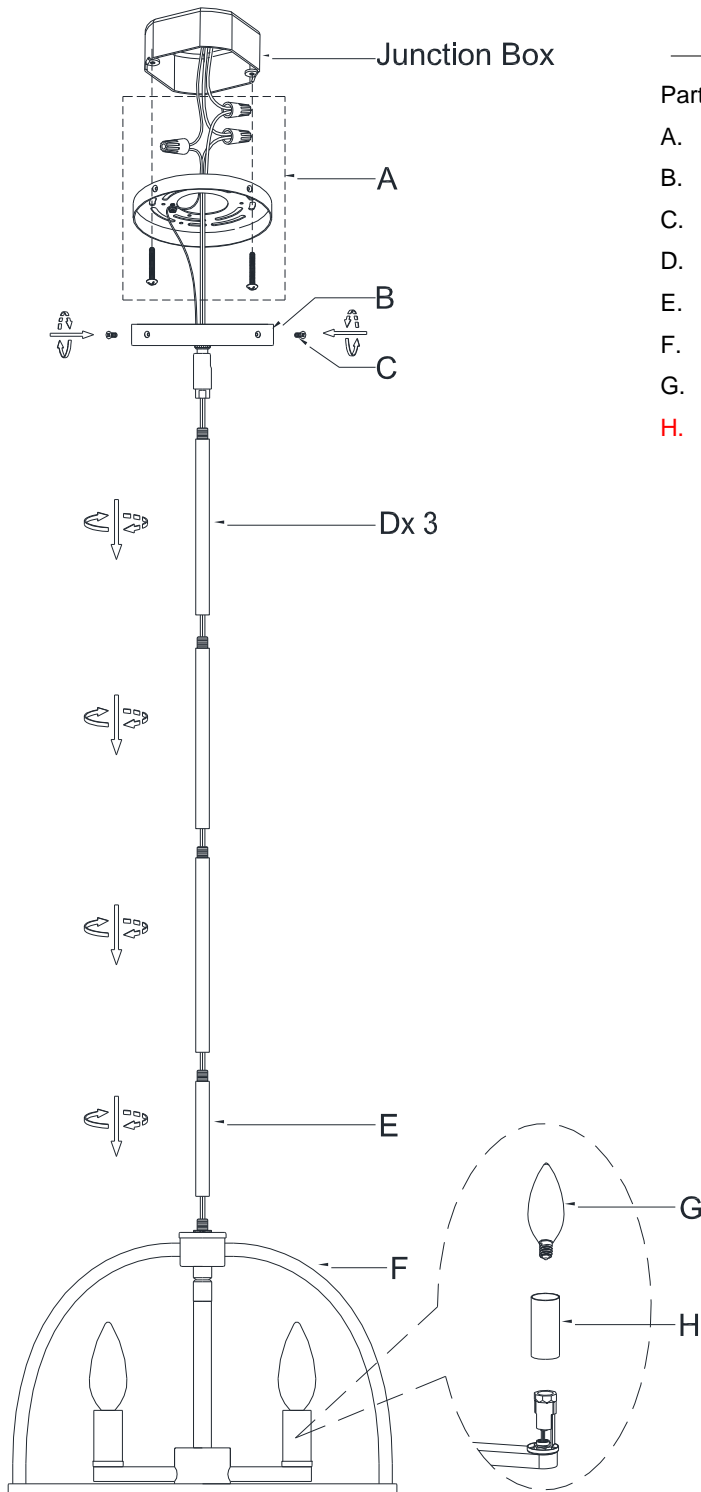

You will need 3-Candelabra

60 Watts Max

USE LED BULBS FOR EXTENDED USE

This fixture is dry rated

How to install for hanging:

1. Determine the desired hanging height and choose the correct length of rod.
2. Feed fixture wires through the rod and canopy. Connect the rods together and then screw the canopy onto the top of rods.
3. The canopy of the fixture can now be mounted to the ceiling by following instruction **Drawing 2**.
4. Place the Candle Sleeve over the Socket, then Install the Bulb to the Socket.

Bulb replacement:

1. Install the Bulb into the Socket.

How to install for ceiling:

1. Remove the swivel from the canopy.
2. Put the canopy over the top of the frame and secure with hex nut.
3. The canopy of the fixture can now be mounted to the ceiling by following instruction **Drawing 2**.

4. Choose either the white or gold candle sleeves and place it over the socket. Install the Bulb into the socket.

Bulb replacement:

1. Install the Bulb into the Socket.

WARNING: This product can expose you to lead, which is known to the state of California to cause cancer and / or birth defects or reproductive harm. For more information go to www.P65warnings.ca.gov

CRYSTORAMA

LIGHTING THE WAY FOR SIXTY YEARS

ASSEMBLY INSTRUCTION MODEL #ABB-3003-BK

Part Number

Part Numbers

- A. (1) Mounting Hardware
- B. (1) Canopy; w5" x h0.75" (XFW3003BKCAN5IN)
- C. (3) Canopy Screw; w0.16" x h0.48"
- D. (3) Long Rod; w1/2" x h12" (XFW3003BKROD12IN)
- E. (1) Short Rod; w1/2" x h6" (XFW3003BKROD6IN)
- F. (1) Lamp Body
- G. (3) Bulbs (Not Included)
- H. (3) Metal Candlesleeve; w1" x h2" (XFW3003BKCDL2IN)
(3) Metal Candlesleeve; w1" x h2" (XFW3003VGCDL2IN)