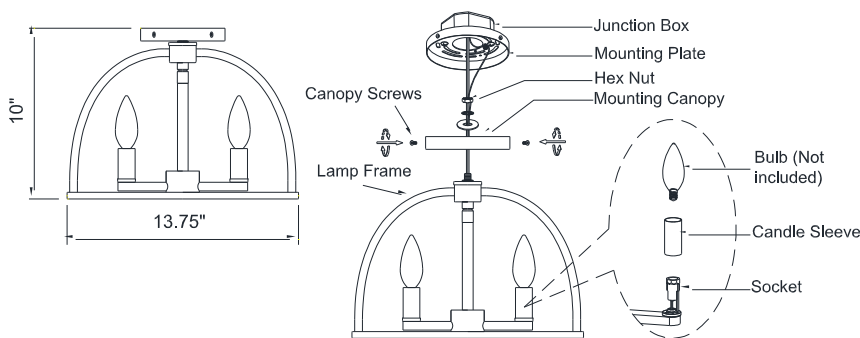

CRYSTORAMA

LIGHTING THE WAY FOR SIXTY YEARS

ASSEMBLY INSTRUCTION MODEL #ABB-3003-BK

Drawing (1)

For ceiling

Drawing (2)

All electrical components must be installed by a licensed electrician in accordance with the National Electric Code and the appropriate local electrical codes.

You will need 3-Candelabra

60 Watts Max

USE LED BULBS FOR EXTENDED USE

This fixture is dry rated

How to install for hanging:

1. Determine the desired hanging height and choose the correct length of rod.
2. Feed fixture wires through the rod and canopy. Connect the rods together and then screw the canopy onto the top of rods.
3. The canopy of the fixture can now be mounted to the ceiling by following instruction **Drawing 2**.
4. Place the Candle Sleeve over the Socket, then Install the Bulb to the Socket.

Bulb replacement:

1. Install the Bulb into the Socket.

How to install for ceiling:

1. Remove the swivel from the canopy.
2. Put the canopy over the top of the frame and secure with hex nut.
3. The canopy of the fixture can now be mounted to the ceiling by following instruction **Drawing 2**.

CRYSTORAMA

LIGHTING THE WAY FOR SIXTY YEARS

ASSEMBLY INSTRUCTION MODEL #ABB-3003-BK

Part Number

Part Numbers

- A. (1) Mounting Hardware
- B. (1) Canopy; w5" x h0.75" (XFW3003BKCAN5IN)
- C. (3) Canopy Screw; w0.16" x h0.48"
- D. (3) Long Rod; w1/2" x h12" (XFW3003BKROD12IN)
- E. (1) Short Rod; w1/2" x h6" (XFW3003BKROD6IN)
- F. (1) Lamp Body
- G. (3) Bulbs (Not Included)
- H. (3) Metal Candlesleeve; w1" x h2" (XFW3003BKCDL2IN)
(3) Metal Candlesleeve; w1" x h2" (XFW3003VGCDL2IN)