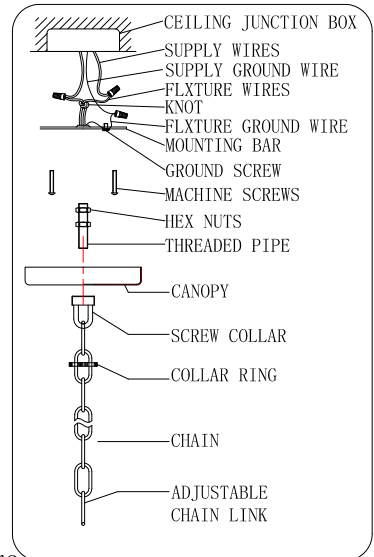

CRYSTORAMA

1958

95 Cantiague Rock Road, Westbury NY 11590

ph:516.931.9090 fax:516.931.1254

info@crystorama.com www.crystorama.com

MODEL#:9595-MK ASSEMBLY AND DRESSING INSTRUCTIONS

All electrical components must be installed by a licensed electrician in accordance with the National Electric Code and the appropriate local electrical codes.

You will need 5 – Cand. Bulb
40 Watts Recommended
60Watts Max
Bulb not included.
USE LED BULBS FOR EXTENDED USE

2016-12-28