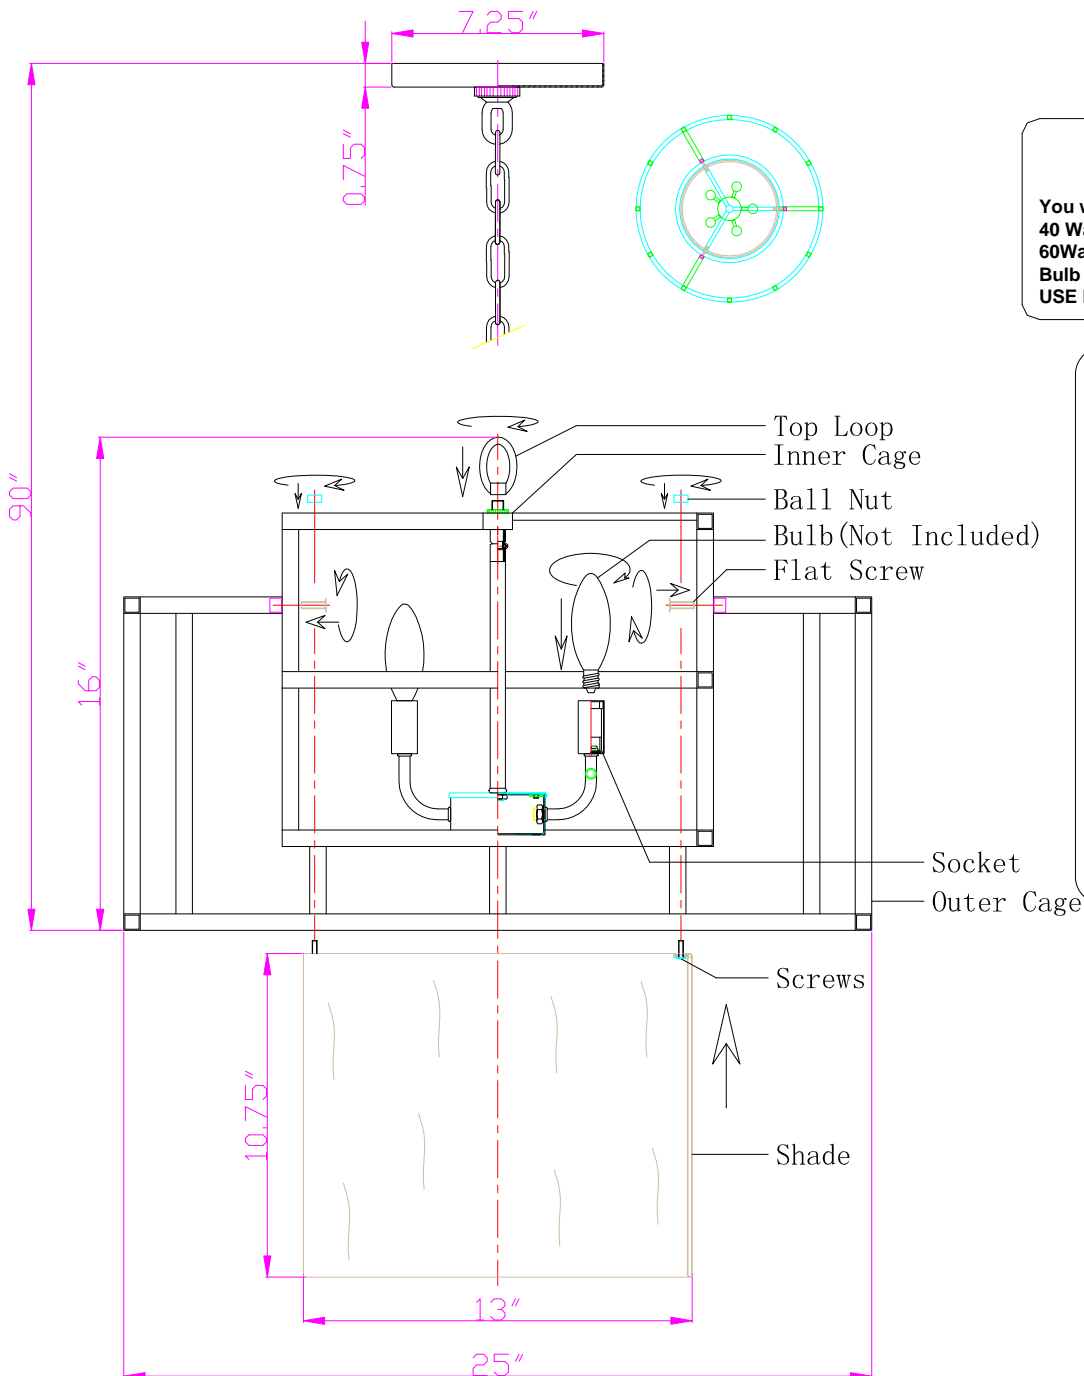

CRYSTORAMA

1958

95 Cantiague Rock Road, Westbury NY 11590

ph:516.931.9090 fax:516.931.1254

info@crystorama.com www.crystorama.com

MODEL#:9595-MK ASSEMBLY AND DRESSING INSTRUCTIONS

All electrical components must be installed by a licensed electrician in accordance with the National Electric Code and the appropriate local electrical codes.

You will need 5 – Cand. Bulb
40 Watts Recommended
60Watts Max
Bulb not included.
USE LED BULBS FOR EXTENDED USE

2016-12-28