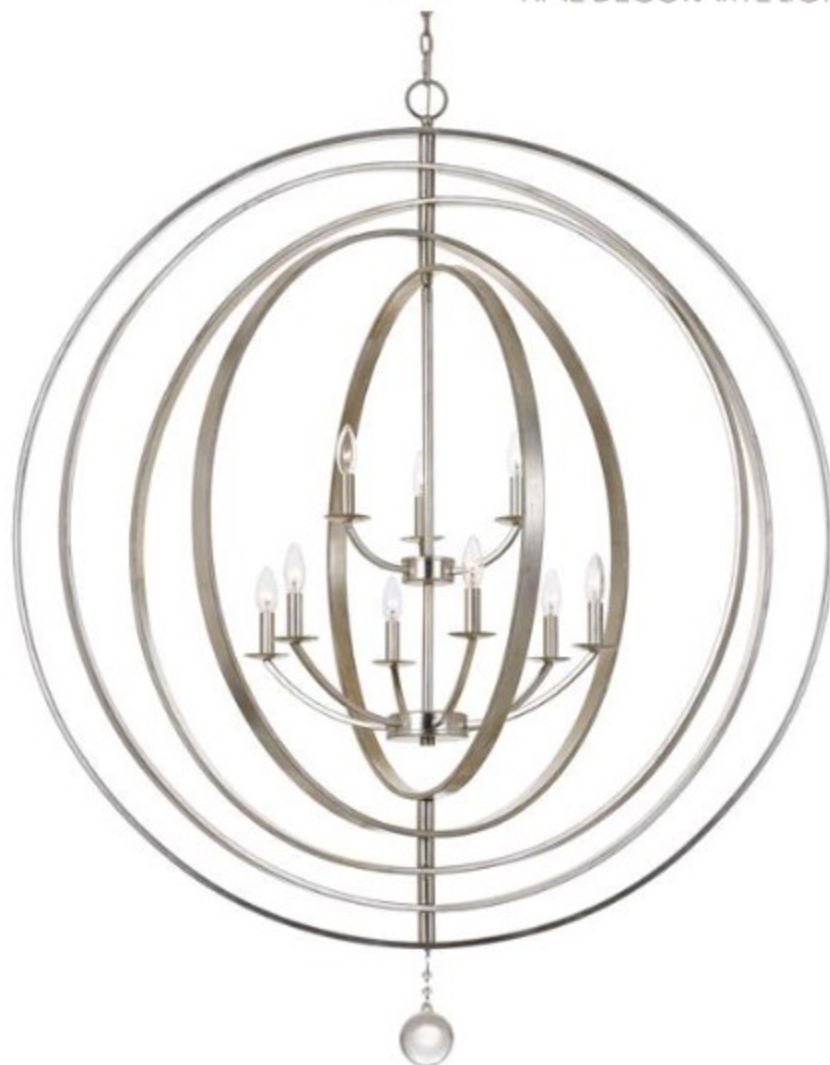

CRYSTORAMA

FINE DECORATIVE LIGHTING

LUNA COLLECTION

587-SA

Product Name: Crystorama Luna 9 Light Antique Silver Chandelier

Dimensions: w48 x h58.5 x d43.5 (in)

Total Number Lights: 9

External Lights: 9

Total Wattage: 540

Bulb Type: Candelabra

Material: Wrought Iron

Finish: Antique Silver

Canopy Size: 6" x 1" x 6" (in)

Chain Length: 72"/120"

Item Weight: 40

Package Weight: 50