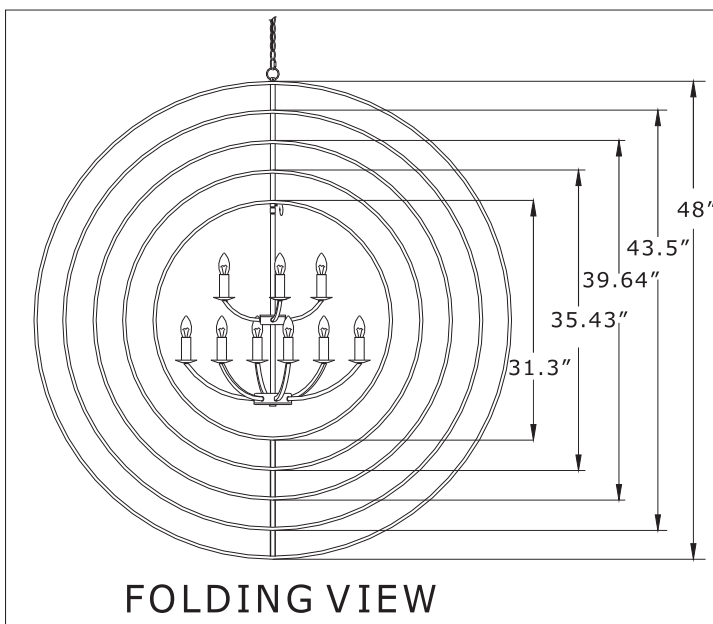

DROPS A = (10MM ROUND BALL 2PCS + 3" CRYSTAL BALL) X 1 SETS

2016/06