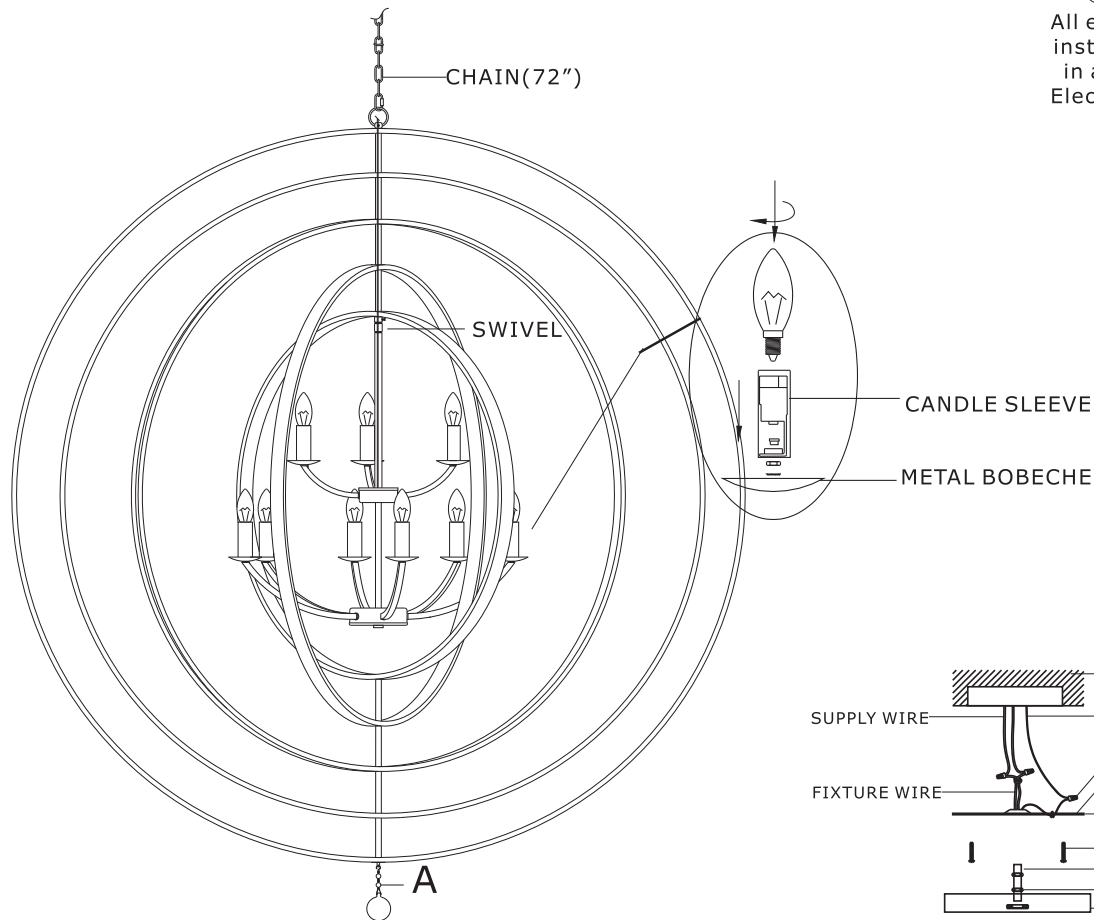

All electrical components must be installed by a licensed electrician in accordance with the National ElectricCode and the appropriate local electrical codes

You will need 9
 Candelabra bulbs. 40
 Watts recommended 60
 Watts max. Bulb not
 included.

DROPS A = (10MM ROUND BALL 2PCS + 3" CRYSTAL BALL) X 1 SETS

2016/06