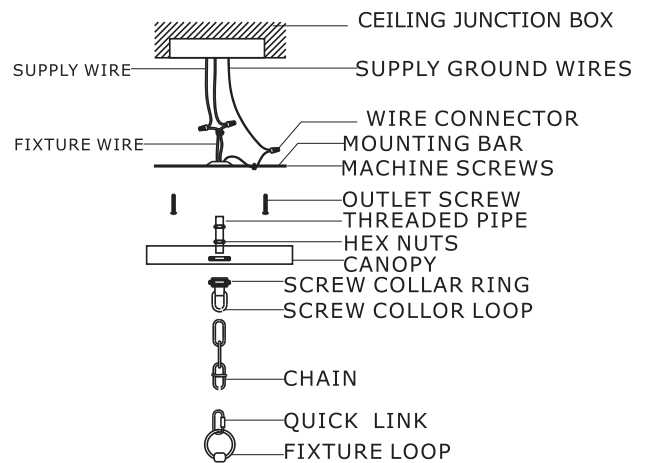

All electrical components must be installed by a licensed electrician in accordance with the National ElectricCode and the appropriate local electrical codes

You will need 9
 Candelabra bulbs. 40
 Watts recommended 60
 Watts max. Bulb not
 included.

DROPS A = (10MM ROUND BALL 2PCS + 3" CRYSTAL BALL) X 1 SETS

2016/06