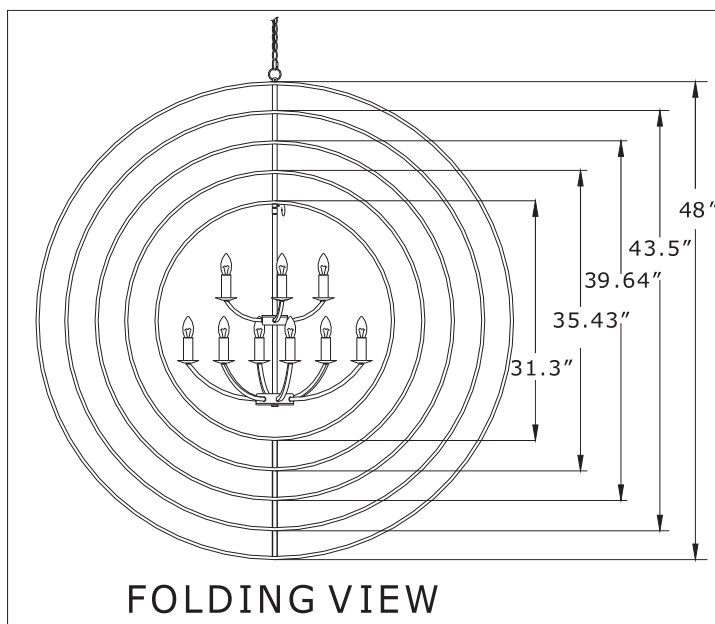

DROPS A = (10MM ROUND BALL 2PCS + 3" CRYSTAL BALL) X 1 SETS

2018/08