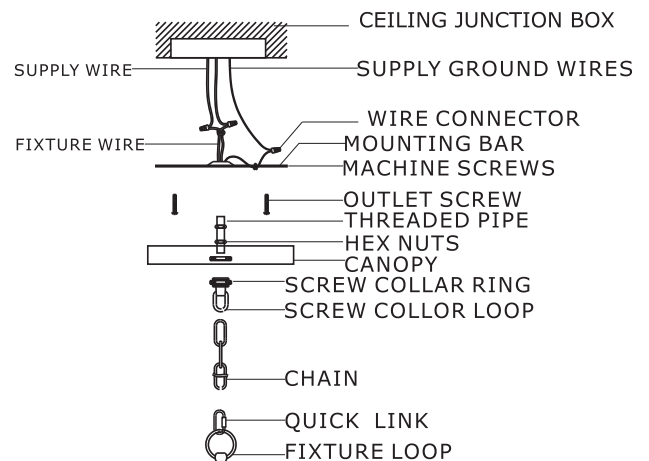

## ASSEMBLY AND DRESSING INSTRUCTIONS

WARNING

Electrical Danger

Turn Power off

**⚠ WARNING:** This product can expose you to Lead, which is known to the State of California to cause cancer and/or birth defects or reproductive harm. For more information go to [www.P65Warnings.ca.gov](http://www.P65Warnings.ca.gov)

All electrical components must be installed by a licensed electrician in accordance with the National ElectricCode and the appropriate local electrical codes

You will need 9 Candelabra bulbs. 40 Watts recommended 60 Watts max. Bulb not included.

DROPS A = (10MM ROUND BALL 2PCS + 3" CRYSTAL BALL) X 1 SETS

2018/08