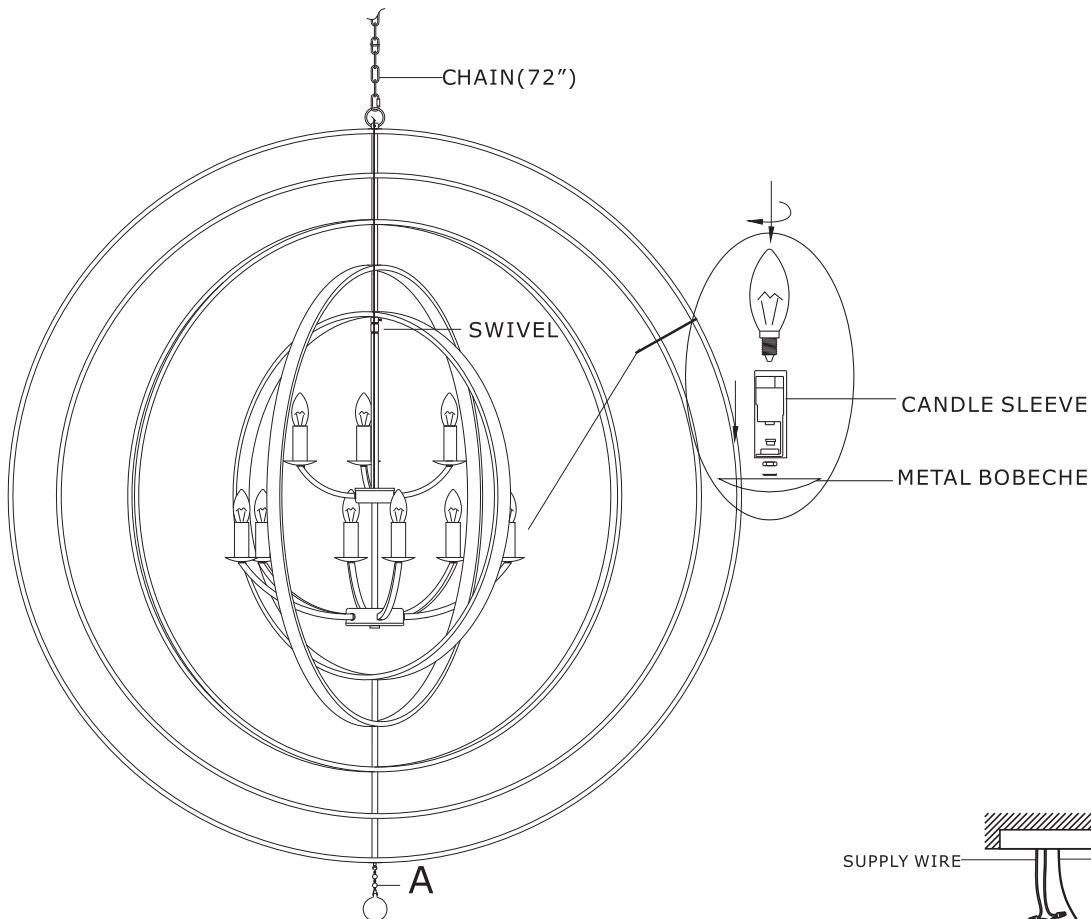

## ASSEMBLY AND DRESSING INSTRUCTIONS

WARNING

Electrical Danger

Turn Power off

**⚠ WARNING:** This product can expose you to Lead, which is known to the State of California to cause cancer and/or birth defects or reproductive harm. For more information go to [www.P65Warnings.ca.gov](http://www.P65Warnings.ca.gov)

All electrical components must be installed by a licensed electrician in accordance with the National ElectricCode and the appropriate local electrical codes

You will need 9 Candelabra bulbs. 40 Watts recommended 60 Watts max. Bulb not included.

DROPS A = (10MM ROUND BALL 2PCS + 3" CRYSTAL BALL) X 1 SETS

2018/08