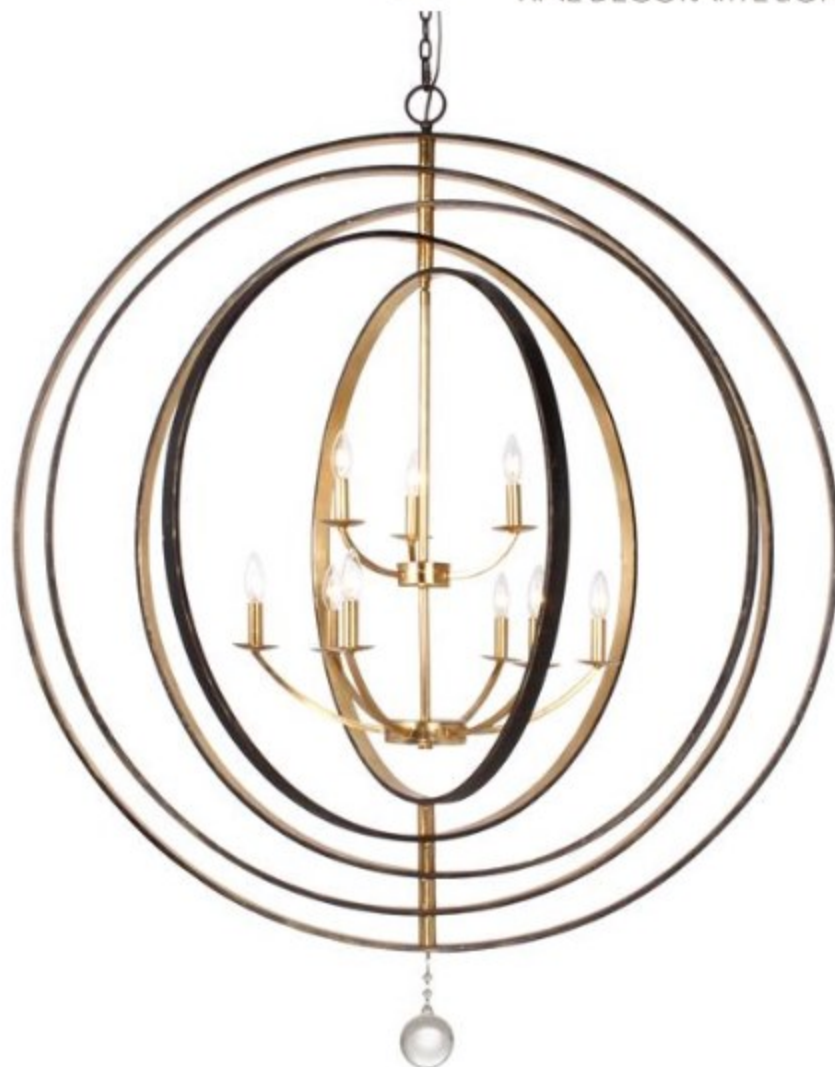

# CRYSTORAMA

FINE DECORATIVE LIGHTING

## LUNA COLLECTION

587-EB-GA

**Product Name:** Crystorama Luna 9 Light English Bronze & Antique Gold Chandelier

**Dimensions:** w48 x h58.5 x d43.5 (in)

**Total Number Lights:** 9

**External Lights:** 9

**Total Wattage:** 540

**Bulb Type:** Candelabra

**Material:** Wrought Iron

**Finish:** English Bronze + Antique Gold

**Canopy Size:** 6" x 1" x 6" (in)

**Chain Length:** 72"/120"

**Item Weight:** 36

**Package Weight:** 50

[www.CRYSTORAMA.com](http://www.CRYSTORAMA.com)