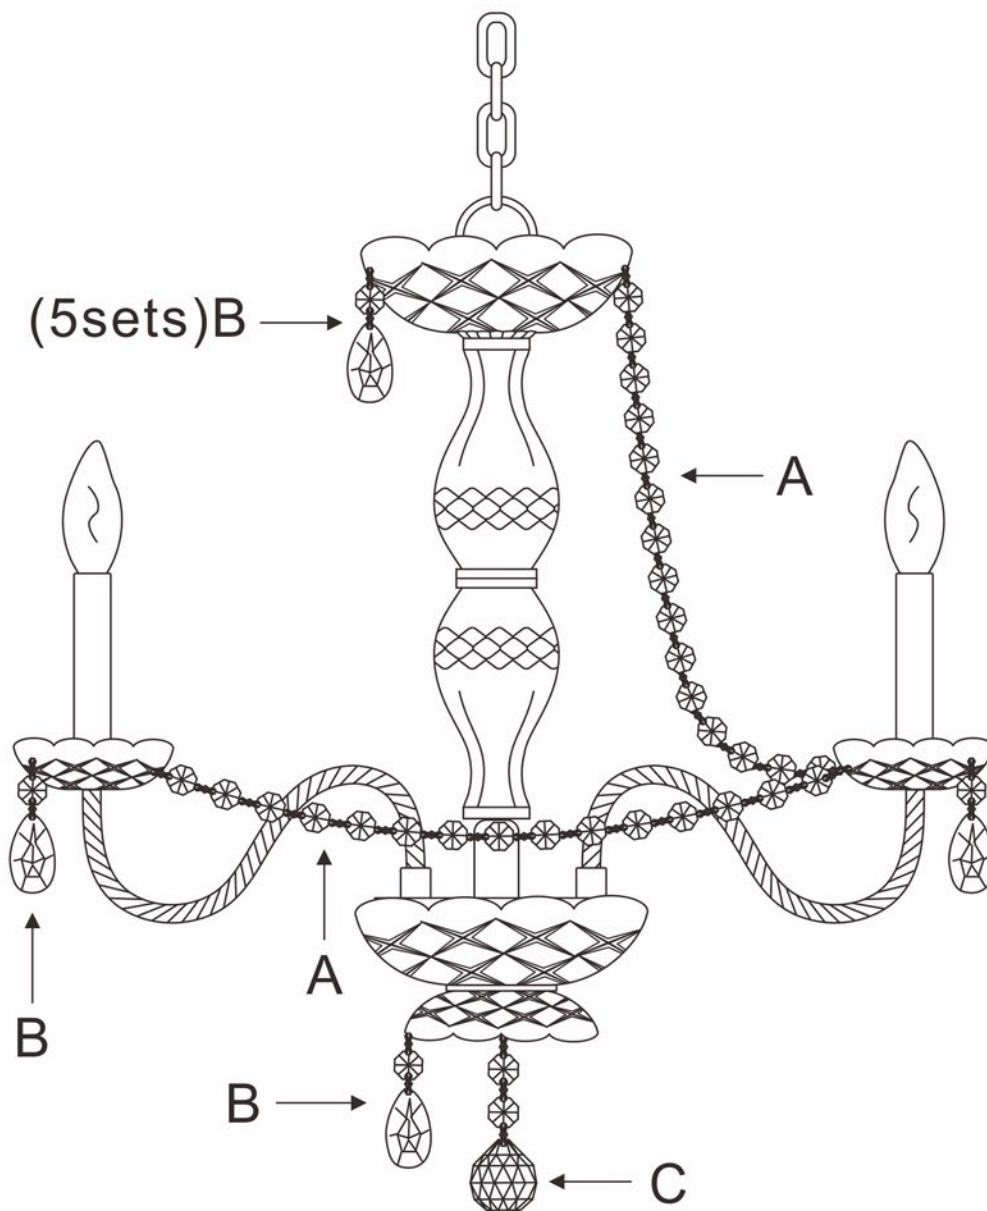

CRYST RAMA

1958

95 Cantiague Rock Road, Westbury NY 11590

ph:516.931.9090 fax: 516. 931.1254

info@crystorama.com www.crystorama.com

MODEL#:5085-CL-S ASSEMBLY AND DRESSING INSTRUCTIONS

WARNING:

Electrical Danger

Turn Power Off

All electrical components must be installed by a licensed electrician in accordance with the National Electric Code and the appropriate local electrical codes.

1 bobèche
with 5 **B** trim

A=  (15 Jewels Strand) * 10pcs

B=  (A8721-2") * 35pcs

C=  (1x40mm Ball +2 Jewels) * 1pc

You will need 5 - Cand. Bulb
40 Watts Recommended
60 Watts Max
Bulb not included.

2015/02/10-V001