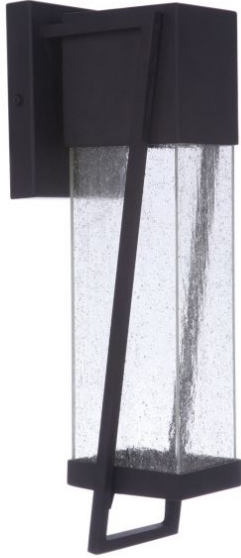

NEW

Bryce - ZA4414-MN-LED

Outdoor Lantern

Color Midnight

The Bryce exterior collection by Craftmade, defined by its strong architectural style featuring integrated LED and distinct frame surrounding clear seeded glass is offered in three sizes of wall lanterns. The Bryce collection will provide clear uncluttered illumination for years to come with our superior UV finish guaranteed for 5 years against fading.

Specs

Mounting Location	Wet
Lumens	536.40
Bulb CCT	3000
Bulb Wattage	15
Bulb Type	LED
Bulb Size	Integrated LED
Bulb Base	LED Strip
Carton Size (CU FT)	0.65
CRI	90

Dimensions

Leadwire Length (in.)	6
Height (in.)	17
Depth (in.)	5.75
Width (in.)	4.75
Extension (in.)	5.75
Backplate Length (in.)	4.76
Backplate Depth (in.)	0.98
Backplate Height (in.)	5.98