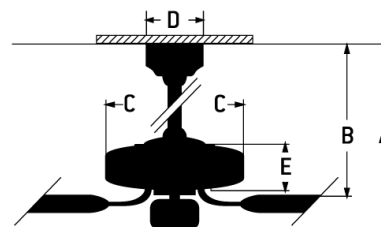

- Energy Saving, 6-Speed Reversible DC Motor
- 6" Downrod (Included)
- Blades Sold Separately
- Integrated LED Light Source (Dimmable)
- DC Remote & Wall Controls Included
- Dual Mount (Flat or angled ceiling)
- Optional Blank Light Lens Cover (Included)
- Sophisticated DC Motor requires automatic 7-minute calibration period upon installation. The remote and wall controls are inoperable during that time, after which the fan, remote control and wall control (if applicable) will be fully operational.
- Remote On/Off or Dimming

### Specs

<b>Blade Sweep Opt (in.)</b>	52
<b>Blades</b>	3
<b>Blade Pitch (deg)</b>	14 Variable
<b>Motor Size (MM)</b>	165x25
<b>Amps at High Speed</b>	0.31
<b>Watts (Hi Speed)</b>	21.20
<b>Energy Guide Watts</b>	16
<b>Energy Guide CFM</b>	3737
<b>Energy Guide CFM_Watts</b>	231
<b>Energy Guide Est. Yearly</b>	5
<b>Energy Cost</b>	
<b>High Speed (CFM)</b>	5883.38
<b>Low Speed (CFM)</b>	1305.09
<b>Shipping Weight (lbs.)</b>	32.78
<b>Carton Size (CU FT)</b>	2.15
<b>Bulb CCT</b>	3000
<b>Bulb Wattage</b>	16
<b>CRI</b>	83.70
<b>Light Kit Options</b>	Integrated Light Kit
<b>Lumens</b>	1300
<b>Shipping Weight (lbs.)</b>	36.86

### Dimensions

<b>A:</b>	16.76
<b>B:</b>	12.91
<b>C:</b>	6.32
<b>D:</b>	5.12
<b>E:</b>	9.17
<b>F: w/o Light Kit -</b>	9.17
<b>Downrod Length (in.)</b>	6

Craftmade • PO Box 191063 • Dallas, TX • 75219 • • • © 2022 All Rights Reserved