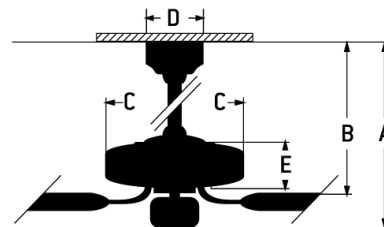

- Energy Saving, 6-Speed Reversible DC Motor
- 6" Downrod (Included)
- Blades Sold Separately
- Integrated LED Light Source (Dimmable)
- DC Remote & Wall Controls Included
- Dual Mount (Flat or angled ceiling)
- Optional Blank Light Lens Cover (Included)
- Sophisticated DC Motor requires automatic 7-minute calibration period upon installation. The remote and wall controls are inoperable during that time, after which the fan, remote control and wall control (if applicable) will be fully operational.
- Remote On/Off or Dimming

### Specs

<b>Blade Sweep Opt (in.)</b>	52
<b>Blades</b>	3
<b>Blade Pitch (deg)</b>	14 Variable
<b>Motor Size (MM)</b>	165x25
<b>Amps at High Speed</b>	0.31
<b>Watts (Hi Speed)</b>	21.20
<b>Energy Guide Watts</b>	16
<b>Energy Guide CFM</b>	3737
<b>Energy Guide CFM_Watts</b>	231
<b>Energy Guide Est. Yearly</b>	5
<b>Energy Cost</b>	
<b>High Speed (CFM)</b>	5883.38
<b>Low Speed (CFM)</b>	1305.09
<b>Shipping Weight (lbs.)</b>	32.78
<b>Carton Size (CU FT)</b>	2.15
<b>Bulb CCT</b>	3000
<b>Bulb Wattage</b>	16
<b>CRI</b>	83.70
<b>Light Kit Options</b>	Integrated Light Kit
<b>Lumens</b>	1300
<b>Shipping Weight (lbs.)</b>	36.86

### Dimensions

<b>A:</b>	16.76
<b>B:</b>	12.91
<b>C:</b>	6.32
<b>D:</b>	5.12
<b>E:</b>	9.17
<b>F: w/o Light Kit -</b>	9.17
<b>Downrod Length (in.)</b>	6

Craftmade • PO Box 191063 • Dallas, TX • 75219 • • • © 2022 All Rights Reserved