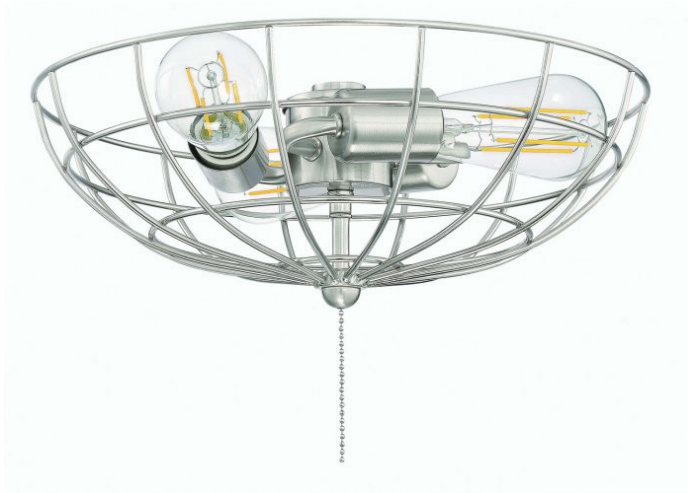

Universal Light Kits - LK2801-BNK-LED

Cage Bowl Light Kit in Brushed Polished Nickel

Color Brushed Polished Nickel

Cage Bowl Light Kit in Brushed Polished Nickel

Specs

Height (in.)	4.83
Lumens	672
Shipping Weight (lbs.)	3.75
Bulb Base	E26
Bulb Size	ST58
Bulb Type	LED
Carton Size (CU FT)	0.79

Dimensions

Height (in.)	4.83
Depth (in.)	13.48