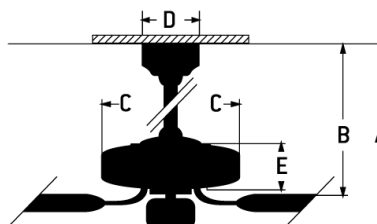

NEW

Envy - EVY84W3

Envy 84" Ceiling Fan with Blades Included

Color White

Designed to stand out and deliver maximum airflow, the indoor/outdoor damp rated Craftmade Envy 60" ceiling fan with it's three custom blades features a quiet energy saving 6-speed, reversible DC motor, integrated 18W dimmable LED light with optional lens cover and is easily controlled with either the included remote control or the integrated WIFI featuring breeze and timer functions compatible for use with most smart home devices, smart phones and systems with no additional hub needed.

Specs

| | |
|---------------------------------------------|---------------------|
| Blade Sweep Opt (in.) | 84 |
| Blades | 3 |
| Blade Pitch (deg) | 15 |
| Motor Size (MM) | 165x70 |
| Amps at High Speed | 0.46 |
| Watts (Hi Speed) | 33.40 |
| Energy Guide Watts | 22 |
| Energy Guide CFM | 7394 |
| Energy Guide CFM_Watts | 334 |
| Energy Guide Est. Yearly Energy Cost | 6 |
| High Speed (CFM) | 9209 |
| Low Speed (CFM) | 5336.90 |
| Carton Size (CU FT) | 4.30 |
| Bulb CCT | 3000 |
| Bulb Wattage | 18 |
| Compatible Control Types | WIDC Handheld |
| CRI | 90 |
| Light Kit Options | Included (Optional) |
| Lumens | 878.70 |

Dimensions

| | |
|-----------------------------|-------|
| A: | 14.34 |
| B: | 11 |
| C: | 7.48 |
| D: | 6.03 |
| E: | 6.85 |
| F: w/o Light Kit - | 6.85 |
| A: | 14.34 |
| Downrod Length (in.) | 6 |

Shipping Weight (lbs.) 26.24