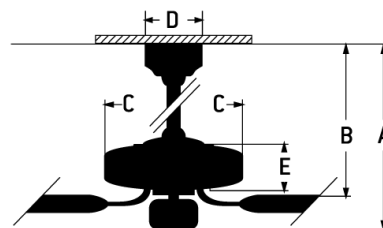

NEW

Envy - EVY84PN3

Envy 84" Ceiling Fan with Blades Included

Color Painted Nickel

Designed to stand out and deliver maximum airflow, the indoor/outdoor damp rated Craftmade Envy 60" ceiling fan with it's three custom blades and satin brass accents features a quiet energy saving 6-speed, reversible DC motor, integrated 18W dimmable LED light with optional lens cover and is easily controlled with either the included remote control or the integrated WIFI featuring breeze and timer functions compatible for use with most smart home devices, smart phones and systems with no additional hub needed.

Specs

Blade Sweep Opt (in.)	84
Blades	3
Blade Pitch (deg)	15
Motor Size (MM)	165x70
Amps at High Speed	0.46
Watts (Hi Speed)	33.40
Energy Guide Watts	22
Energy Guide CFM	5189
Energy Guide CFM_Watts	334
Energy Guide Est. Yearly	5
Energy Cost	
High Speed (CFM)	9209
Low Speed (CFM)	5336.90
Carton Size (CU FT)	4.30
Bulb CCT	3000
Bulb Wattage	18
Compatible Control Types	WIDC Handheld
CRI	90
Light Kit Options	Included (Optional)

Dimensions

A:	14.34
B:	11
C:	7.48
D:	6.03
E:	6.85
F: w/o Light Kit -	6.85
A:	14.34
Downrod Length (in.)	6

Lumens	878.70
Shipping Weight (lbs.)	23.76

Craftmade • PO Box 191063 • Dallas, TX • 75219 • • • © 2022 All Rights Reserved