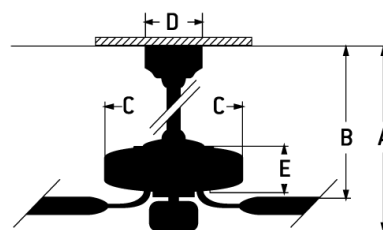

### Specs

<b>Blade Sweep Opt (in.)</b>	72
<b>Blades</b>	3
<b>Blade Pitch (deg)</b>	15
<b>Motor Size (MM)</b>	165x70
<b>Amps at High Speed</b>	0.43
<b>Watts (Hi Speed)</b>	31.78
<b>Energy Guide Watts</b>	21
<b>Energy Guide CFM</b>	5189
<b>Energy Guide CFM_Watts</b>	309
<b>Energy Guide Est. Yearly</b>	5
<b>Energy Cost</b>	
<b>High Speed (CFM)</b>	8411.44
<b>Low Speed (CFM)</b>	4081
<b>Carton Size (CU FT)</b>	3.48
<b>Bulb CCT</b>	3000
<b>Bulb Wattage</b>	18
<b>Compatible Control Types</b>	WIDC Handheld
<b>CRI</b>	90
<b>Light Kit Options</b>	Included (Optional)

### Dimensions

<b>A:</b>	14.34
<b>B:</b>	11
<b>C:</b>	7.48
<b>D:</b>	6.03
<b>E:</b>	6.85
<b>F: w/o Light Kit -</b>	6.85
<b>A:</b>	14.34
<b>Downrod Length (in.)</b>	6

<b>Lumens</b>	878.70
<b>Shipping Weight (lbs.)</b>	22.05