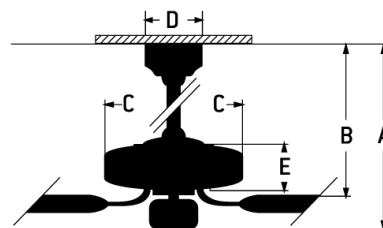

NEW

Envy - EVY60PN3

Envy 60" Ceiling Fan with Blades Included

Color Painted Nickel

Designed to stand out and deliver maximum airflow, the indoor/outdoor damp rated Craftmade Envy 60" ceiling fan with it's three custom blades and satin brass accents features a quiet energy saving 6-speed, reversible DC motor, integrated 18W dimmable LED light with optional lens cover and is easily controlled with either the included remote control or the integrated WIFI featuring breeze and timer functions compatible for use with most smart home devices, smart phones and systems with no additional hub needed.

Specs

Blade Sweep Opt (in.)	60
Blades	3
Blade Pitch (deg)	15
Motor Size (MM)	153x15
Amps at High Speed	0.37
Watts (Hi Speed)	28.82
Energy Guide Watts	18
Energy Guide CFM	5189
Energy Guide CFM_Watts	288
Energy Guide Est. Yearly	5
Energy Cost	
High Speed (CFM)	7525.42
Low Speed (CFM)	2529.58
Carton Size (CU FT)	2.85
Bulb CCT	3000
Bulb Wattage	18
Compatible Control Types	WIDC Handheld
CRI	90
Light Kit Options	Included (Optional)

Dimensions

A:	14.34
B:	11
C:	7.48
D:	6.03
E:	6.85
F: w/o Light Kit -	6.85
A:	14.34
Downrod Length (in.)	6

Lumens	878.70
Shipping Weight (lbs.)	17.86