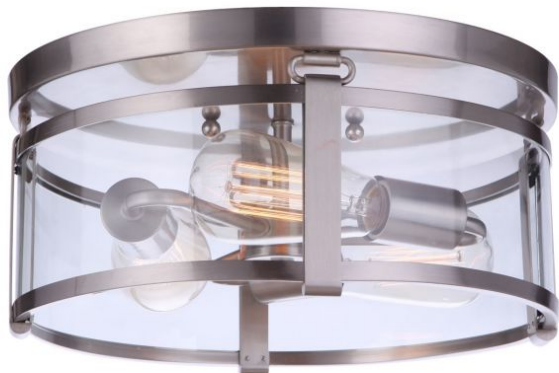

NEW

Elliot - 55383-BNK

3 Light Flushmount

Color Brushed Polished Nickel

Handsome arched bands with an unexpected decorative link detail combined with brilliant illumination shining through the clear glass allow the transitional Elliot interior lighting collection by Craftmade collection to complement almost any space. The Elliot collection includes a five light chandelier, pendant, semi-flush and flushmount fixtures and is available multiple finishes.

Specs

Mounting Location	Damp
Bulb Base	E26
Bulbs	3
Bulb Size	A19
Bulb Type	A19
Bulb Wattage	60
Carton Size (CU FT)	1.10

Dimensions

Width (in.)	13
Height (in.)	6.13
Leadwire Length (in.)	7