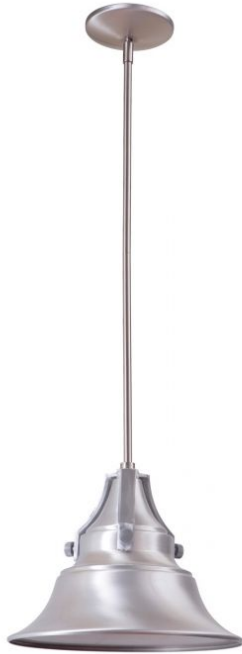

CRAFTMADE

Union - Z4411-SA

1 Light Medium Pendant

Finish: Satin Aluminum

Designed to replicate vintage industrial lights, the Union is classic Americana for your home. Uncluttered and clean, the beautiful satin aluminum finish shines bright. The Union looks great indoors and in commercial applications. Choose from an array of sizes and mounting options and this timeless light will illuminate your home and warm your space for the long haul.

- Die-Cast/sand-cast aluminum components
- Height listed is maximum height. Three 12" extensions included.
- Requires 1 medium base 100 watt bulb (not included)

Specs

Bulb Wattage	100
Mounting Location	Wet
Bulb Wattage	100
Bulb Type	Incandescent
Bulb Size	G-Type
Bulbs	1
Bulb Base	Medium
Carton Size (CU FT)	1.09

Dimensions

Drop Rod Length (in.)	12
Height (in.)	46.63
Width (in.)	12
Canopy Height (in.)	0.89
Canopy Width (in.)	5.16

Downloads

Union - Z4411-SA

PDF Tear Sheet

Craftmade • P.O. Box 1037 • Coppel, TX 75019 • [Privacy Policy](#) • [Site Map](#) • © 2018 All Rights Reserved