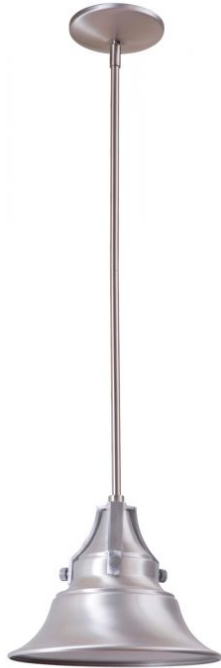

CRAFTMADE

Union - Z4401-SA

1 Light Small Pendant

Finish: Satin Aluminum

Designed to replicate vintage industrial lights, the Union is classic Americana for your home. Uncluttered and clean, the beautiful satin aluminum finish shines bright. The Union looks great indoors and in commercial applications. Choose from an array of sizes and mounting options and this timeless light will illuminate your home and warm your space for the long haul.

- Die-Cast/sand-cast aluminum components
- Height listed is maximum height. Three 12" extensions included.
- Requires 1 medium base 60 watt bulb (not included)

Specs

Bulb Wattage	60
Mounting Location	Damp
Bulb Wattage	60
Bulb Type	Incandescent
Bulb Size	G-Type
Bulbs	1
Bulb Base	Medium
Carton Size (CU FT)	0.58

Dimensions

Drop Rod Length (in.)	12
Height (in.)	44.13
Width (in.)	8
Canopy Height (in.)	0.89
Canopy Width (in.)	5.16

Downloads

Union - Z4401-SA

PDF Tear Sheet

Craftmade • P.O. Box 1037 • Coppel, TX 75019 • [Privacy Policy](#) • [Site Map](#) • © 2018 All Rights Reserved