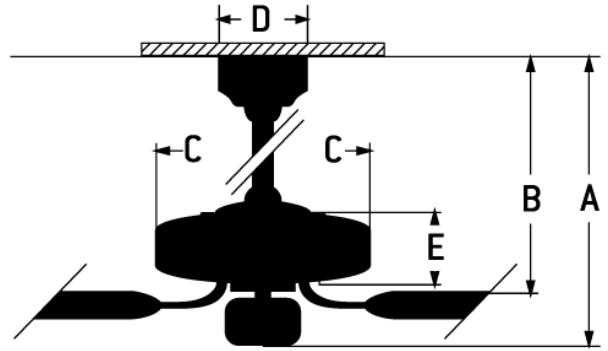

### Specs

---

Blade Sweep Opt (in.)	70
Blades	2
Blade Pitch (deg)	Progressive
Motor Size (MM)	153x16
Energy Guide Watts	23
Energy Guide CFM	6413
Energy Guide CFM_Watts	282
Energy Guide Est. Yearly Energy Cost	6
Carton Size (CU FT)	1.27
Bulb CCT	3000
Bulb Wattage	16
CRI	90
Light Kit Options	Integrated Light Kit
Lumens	1257
Finish	Brushed Polished Nickel

### Dimensions

---

A:	19.55
B:	16.18
C:	7.28
D:	5.91
E:	3.64
H:	5.91
I:	3.64
H:	7.28
F: w/o Light Kit -	3.64