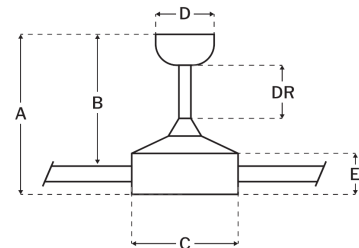

Motor

Motor Material:	Silicon Steel
Motor Technology:	DC
Motor Size (mm):	155x8
Mounting Options:	Flat or Angled Ceiling
Motor Type:	6-Speed Reversible
Indoor/Outdoor Rating:	Indoor

Blades

Number of Blades:	3
Blades Included:	Yes
Blade Finish:	Clear Acrylic
Optional Blade Finishes:	No
Blade Material:	Polycarbonate
Blade Sweep:	42"
Blade Pitch:	6.5

Warranty

Limited Lifetime Warranty

Ceiling Drop Dimensions

A: Total Height w/ 6" Downrod	15.49"
B: Blade to Ceiling Height	11.81"
C: Housing Width	19.29"
D: Canopy Width	5.91"
E: Housing Height	9.37"

Electrical/Lighting