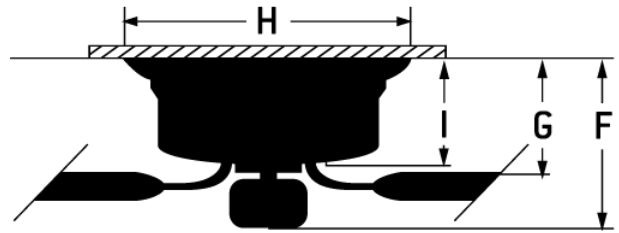

### Specs

---

<b>Blade Sweep Opt (in.)</b>	42
<b>Blades</b>	5
<b>Blade Pitch (°)</b>	11
<b>Motor Size (MM)</b>	153X10
<b>Amps at High Speed</b>	0.37
<b>Carton Size (CU FT)</b>	1.28
<b>Shipping Weight (lbs.)</b>	13.67
<b>Bulb Wattage</b>	60
<b>Compatible Control Types</b>	UCI-2000-2 Remote & Wall Control
<b>Light Kit Options</b>	Bowl Light Kit Included

### Dimensions

---

<b>F: w/o Light Kit -</b>	4.69
<b>F: w/ Light Kit -</b>	13.50

G: 6.25  
I: 4.69  
H: 9.25