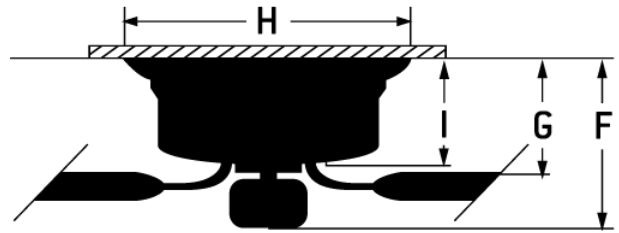

- **Standard, 3-Speed Reversible Motor**
- **Flushmount Installation Only**
- **42" Reversible Blades in Classic Walnut/Walnut (Included)**
- **Integrated Light Kit (2-60W Candelabra Bulbs Included)**

Specs

Blade Sweep Opt (in.)	42
Blades	5
Blade Pitch (°)	11
Motor Size (MM)	153X10
Amps at High Speed	0.37
Carton Size (CU FT)	1.28
Shipping Weight (lbs.)	13.67
Bulb Wattage	60
Compatible Control Types	UCI-2000-2 Remote & Wall Control
Light Kit Options	Bowl Light Kit Included

Dimensions

F: w/o Light Kit -	4.69
F: w/ Light Kit -	13.50

G: 6.25
I: 4.69
H: 9.25

Downloads

Wyman Bowl Kit - WC42ORB5C1

[PDF Tear Sheet](#)

[Installation Guide](#)

Craftmade • P.O. Box 1037 • Coppel, TX 75019 • [Privacy Policy](#) • [Site Map](#) • © 2018 All Rights Reserved