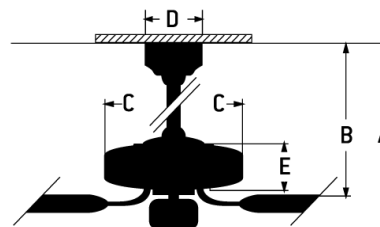

CRAFTMADE™

NEW

Waterfront - WAT52BNK4

52" Ceiling Fan with Blades and Light Kit

Finish Brushed Polished Nickel

The Waterfront ceiling fan from Craftmade is equally at home on the waterfront or in your backyard. Wet rated, this fan is built to take the elements while delivering great performance and consistent good looks with the energy efficient integrated seeded glass LED light and duo tone wood blades. Wall and handheld remote controls are included.

- Heavy-Duty, 3 Speed Reversible Motor
- Dual Mount (Flat or angled ceiling)
- 6" Downrod (Included)
- Custom Blades Included
- Clear Seeded Glass Bowl Integrated LED Light Kit Included (Dimmable)
- ICS Remote and Wall Controls Included
- Suitable for Wet Locations

Specs

Blade Sweep Opt (in.)	52
Blades	4
Blade Pitch (deg)	14
Motor Size (MM)	188x20
Energy Guide Watts	45
Energy Guide CFM	3512
Energy Guide CFM_Watts	78
Energy Guide Est. Yearly Energy Cost	13
Carton Size (CU FT)	2.71
Bulb CCT	3000
Bulb Wattage	22
CRI	90
Lumens	1787

Dimensions

A:	20.54
B:	12.72
C:	8.74
D:	5.87
E:	3.88
F: w/o Light Kit - Downrod Length (in.)	6

Craftmade • 650 S. Royal Lane • Coppel, TX 75019 • • • © 2020 All Rights Reserved