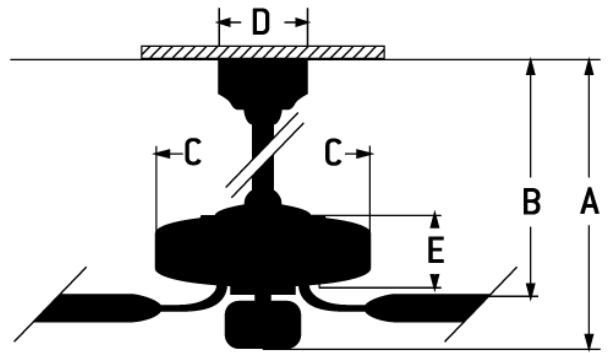

CRAFTMADE

Vogue - VG54TI2

54" Ceiling Fan with Blades and Light Kit

Finish: Titanium

The 54" Vogue ceiling fan makes a stylish statement that is sure to stun. With futuristic features including a unique 2-blade design, you'll be En Vogue forever.

- Heavy-Duty, 3-Speed Reversible Motor
- 16" Downrod (Included)
- 54" Blades in Titanium (Included)
- Integrated Frost White Light Kit (1-50W JD Halogen Bulb Included)
- UC-2000-2 Remote & Wall Controls (Included)
- Dual Mount (Flat or angled ceiling)
- Optional Blank Light Lens Cover (Included)
- Remote Dimming

Specs

Blade Sweep Opt (in.)	54
Blades	2
Blade Pitch (°)	Progressive
Motor Size (MM)	172x20
Amps at High Speed	0.56
Watts (Hi Speed)	64
Energy Guide CFM	5904
Energy Guide CFM_Watts	92
High Speed (CFM)	5904
Low Speed (CFM)	2117
Shipping Weight (lbs.)	19.73
Carton Size (CU FT)	1.75
Bulb Wattage	50
Light Kit Options	Integrated Light Kit

Dimensions

A:	23.50
B:	13.46
C:	15.25
D:	5.91
E:	8.13
F: w/o Light Kit - Downrod Length (in.)	16

Downloads

Vogue - VG54T12

 [PDF Tear Sheet](#)

 [Installation Guide](#)

 [Energy Guide](#)

ENERGY INFORMATION at High Speed		
Airflow 5904 Cubic Feet Per Minute	Electricity Use 64 Watts (excludes lights)	Airflow Efficiency 92 Cubic Feet Per Minute Per Watt
Compare: 49" to 60" ceiling fans have airflow efficiencies ranging from approximately 51 to 176 cubic feet per minute per watt at high speed.		
Money-Saving Tip: Turn off fan when leaving room		