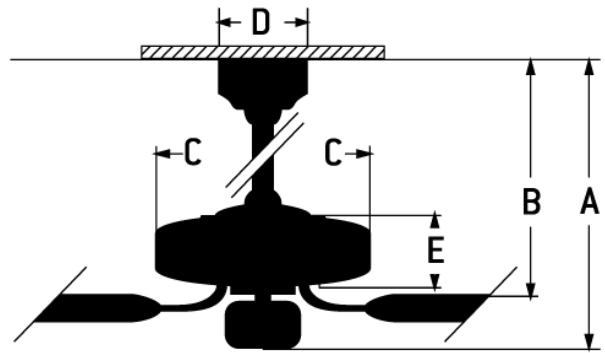

CRAFTMADE

Vogue - VG54FB2

54" Ceiling Fan with Blades and Light Kit

Finish: Flat Black

The 54" Vogue ceiling fan makes a stylish statement that is sure to stun. with futuristic features including a unique 2-blade design, you'll be En Vogue forever.

- Heavy-Duty, 3-Speed Reversible Motor
- 16" Downrod (Included)
- 54" Blades in Flat Black (Included)
- Integrated Frost White Light Kit (1-50W JD Halogen Bulb Included)
- UC-2000-2 Remote & Wall Controls (Included)
- Dual Mount (Flat or angled ceiling)
- Optional Blank Light Lens Cover (Included)
- Remote Dimming

Specs

Blade Sweep Opt (in.)	54
Blades	2
Blade Pitch (°)	Progressive
Motor Size (MM)	172x20
Amps at High Speed	0.56
Watts (Hi Speed)	64
Energy Guide CFM	5904
Energy Guide CFM_Watts	92
High Speed (CFM)	5904
Low Speed (CFM)	2117
Shipping Weight (lbs.)	19.73
Carton Size (CU FT)	1.75
Bulb Wattage	50
Light Kit Options	Integrated Light Kit

Dimensions

A:	23.50
B:	13.46
C:	15.25
D:	5.91
E:	8.13
F: w/o Light Kit - Downrod Length (in.)	16

Downloads

Vogue - VG54FB2

 [PDF Tear Sheet](#)

 [Installation Guide](#)

 [Energy Guide](#)

ENERGY INFORMATION at High Speed		
Airflow 5904 Cubic Feet Per Minute	Electricity Use 64 Watts (excludes lights)	Airflow Efficiency 92 Cubic Feet Per Minute Per Watt
Compare: 49" to 60" ceiling fans have airflow efficiencies ranging from approximately 51 to 176 cubic feet per minute per watt at high speed.		
Money-Saving Tip: Turn off fan when leaving room		