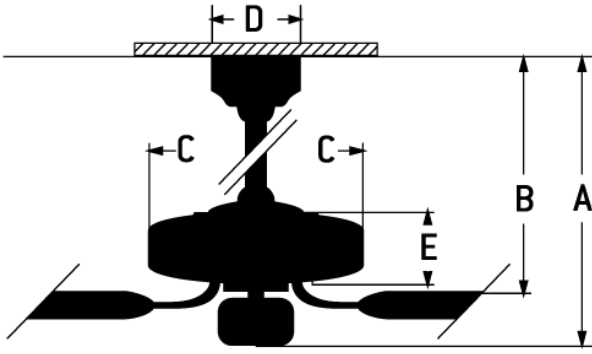

### Specs

---

Blade Sweep Opt (in.)	52
Blades	4
Blade Pitch (deg)	12
Motor Size (MM)	153x18
Energy Guide Watts	40
Energy Guide CFM	3566
Energy Guide CFM_Watts	90
Energy Guide Est. Yearly Energy Cost	11
Carton Size (CU FT)	1.70
Bulb CCT	3000
Bulb Wattage	17
CRI	90
Light Kit Options	Integrated Light Kit
Lumens	227.30
Finish	Brushed Polished Nickel

### Dimensions

---

A:	17.30
B:	13.40
C:	7.86
D:	6.30
E:	9.83
F: w/o Light Kit - Downrod Length (in.)	9.83 6

Downloads

Torbeau - TOR52BNK4

 [PDF Spec Sheet](#)