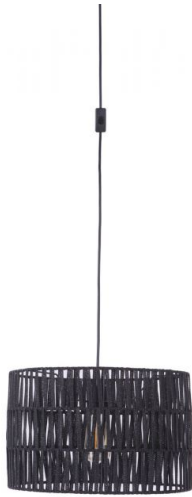

NEW

Portable Swag Pendants - SW2007-FB

1 Light Swag Pendant

Quickly customize your space with the Craftmade Portable Swag Pendant Collection. A portable lighting solution offered in a variety of light weight pendants that you can easily install simply by attaching the hanging hooks to your ceiling and plug into any outlet.

- Shade has been treated to prevent mildew for 5 years

Specs

Mounting Location	Damp
Bulb Base	E27
Bulbs	1
Bulb Size	A-type
Bulb Type	Incandescent
Bulb Wattage	60
Carton Size (CU FT)	1.68
Finish	Flat Black

Dimensions

Width (in.)	15.75
Height (in.)	9.88
Leadwire Length (in.)	180