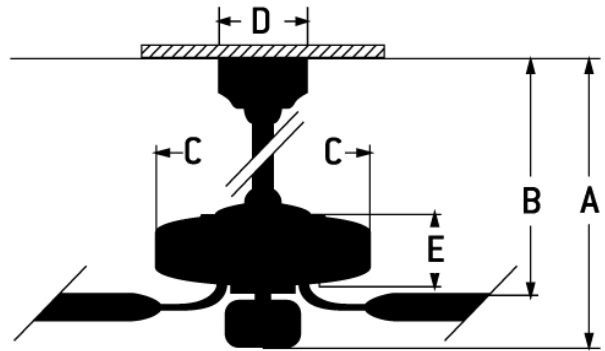

- Heavy Duty, 3-Speed Reversible Motor
- 6" Downrod (Included)
- 56" Reversible Blades in Matte White/White Washed (Included)
- Light Kit Adaptable (Sold Separately)
- Remote Control Adaptable (Sold Separately)
- Dual Mount (Flat or angled ceiling)

Specs

Blade Sweep Opt (in.)	56
Blades	5
Blade Pitch (°)	13
Motor Size (MM)	188x25
Amps at High Speed	0.69
Watts (Hi Speed)	79.50
Energy Guide Watts	49
Energy Guide CFM	5812
Energy Guide CFM_Watts	73
High Speed (CFM)	5812
Low Speed (CFM)	2121
Shipping Weight (lbs.)	28.51
Carton Size (CU FT)	2.11
Compatible Control Types	UCIXL-2000 Remote & Wall Control
Light Kit Options	Bowl Light Kits, Universal Light Kits, or Customize Your Own (Universal Fitters and 2 1/4" Glass)

Dimensions

A: 15.50

B:	13.25
C:	12.20
D:	5.91
E:	5.94
F: w/o Light Kit - Downrod Length (in.)	6

Downloads

Supreme Air 56 - SUA56W/W5

 [PDF Tear Sheet](#)

 [Installation Guide](#)

 [Energy Guide](#)