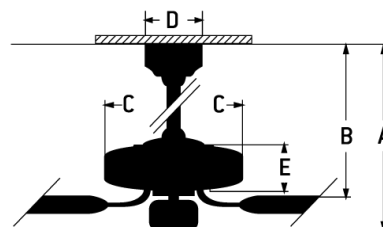

- Energy Saving four-speed DC Motor
- 6" Downrod (Included)
- Custom Blades Included
- Light Kit Adaptable (Sold Separately)
- DC Remote and Wall Controls Optional (Sold Separately)
- Dual Mount (Flat or angled ceiling)

Specs

Blade Sweep Opt (in.)	56
Blades	5
Blade Pitch (deg)	13.50
Motor Size (MM)	125x30NS
Amps at High Speed	0.69
Watts (Hi Speed)	79.50
Energy Guide Watts	20
Energy Guide CFM	3984
Energy Guide CFM_Watts	199
Energy Guide Est. Yearly Energy Cost	6
Carton Size (CU FT)	2.11
Compatible Control Types	UCIXL-2000 Remote & Wall Control
Light Kit Options	Bowl Light Kits, Universal Light Kits, or Customize Your Own (Universal Fitters and 2 1/4" Glass)

Dimensions

A:	14.89
B:	13.22
C:	12.20
D:	5.91
E:	5.95
F: w/o Light Kit - Downrod Length (in.)	6

Craftmade • 650 S. Royal Lane • Coppel, TX 75019 • • • © 2020 All Rights Reserved